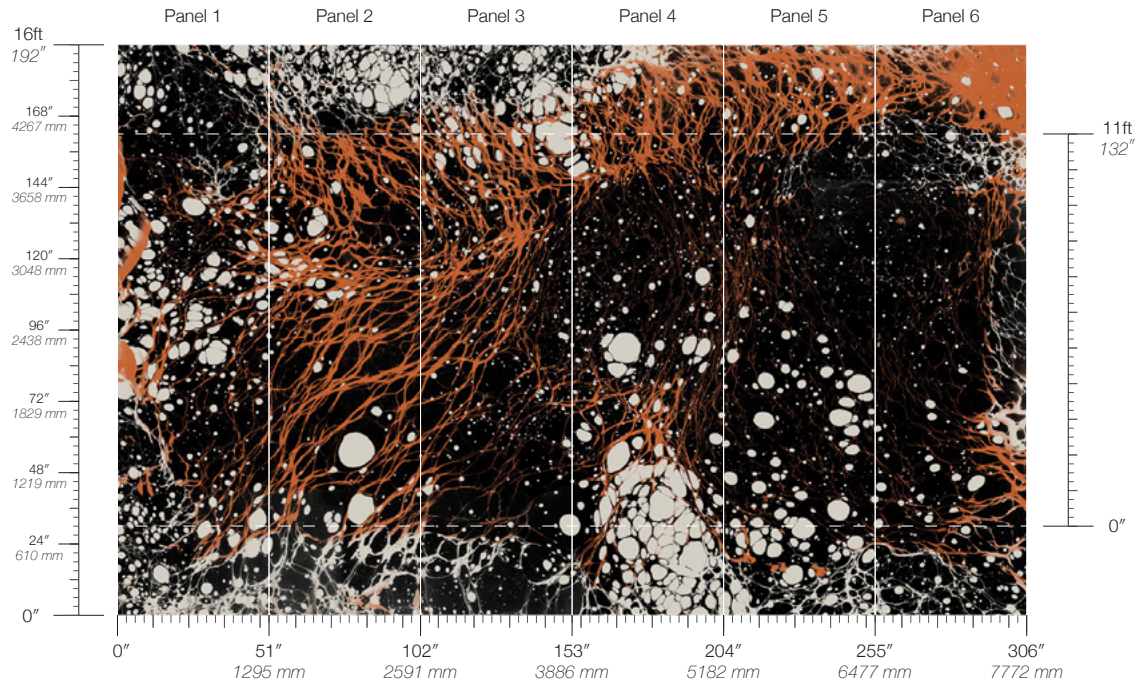

Calico

WILLOW

Tear Sheet

Willow is comprised of abstractions that explore the movement in the flow of a rivulet.

AQUARIUS

BLUSH

CELESTE

EMBER

HARVEST

TUNDRA

Willow Ember

Suitable for residential and commercial projects

COLOR
Ember

ITEM
1304

CONTENT
Type II Vinyl

PANEL WIDTH
51" / 1295 mm trimmed

PANEL HEIGHT
132" / 3353 mm standard
192" / 4877 mm extended

REPEAT
Non-repeating

STOCK
Made to order

LEAD TIME
4 weeks to print

MINIMUM
1 panel

PRICE
Available upon request

ORIGIN
USA

DETAILS
Custom options available