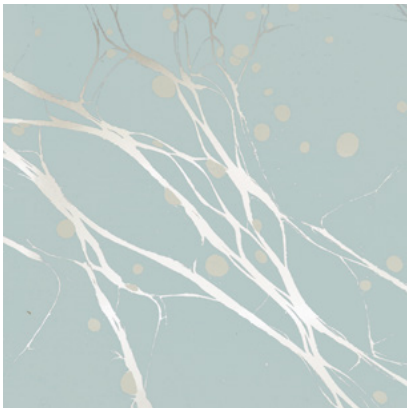

Calico

WILLOW

Tear Sheet

Willow is comprised of abstractions that explore the movement in the flow of a rivulet.

AQUARIUS

BLUSH

CELESTE

EMBER

HARVEST

TUNDRA

Willow Ember

Suitable for residential and commercial projects

COLOR
Ember

ITEM
1304

CONTENT
Type II Vinyl

PANEL WIDTH
51" / 1295 mm trimmed

PANEL HEIGHT
132" / 3353 mm standard
192" / 4877 mm extended

REPEAT
Non-repeating

STOCK
Made to order

LEAD TIME
4 weeks to print

MINIMUM
1 panel

PRICE
Available upon request

ORIGIN
USA

DETAILS
Custom options available