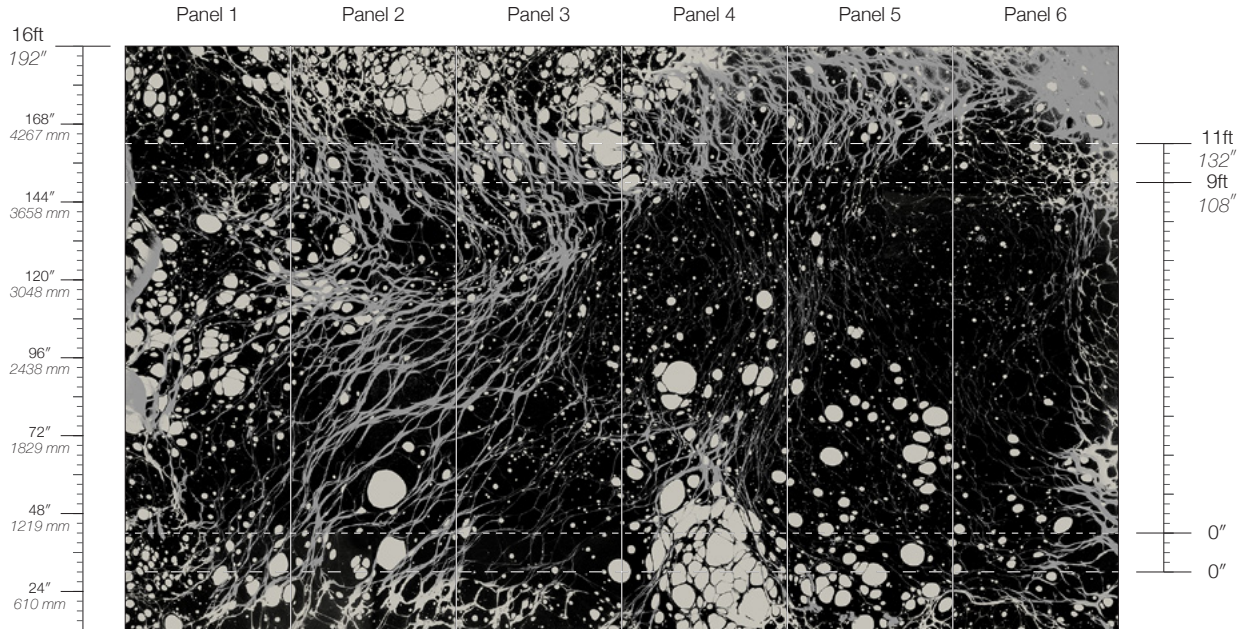

Willow Celeste

Suitable for residential and commercial projects

COLOR

Celeste

ITEM

1303

CONTENT

Type II Vinyl

PANEL WIDTH

51" / 1295 mm trimmed

PANEL HEIGHT

108" / 2743 mm base
132" / 3353 mm standard
192" / 4877 mm extended

REPEAT

Non-repeating

STOCK

Made to order

LEAD TIME

4 weeks to print

MINIMUM

1 panel

PRICE

Available upon request

ORIGIN

USA

DETAILS

Custom options available

MAINTENANCE

Water-based cleanser

ENVIRONMENTAL

EPD & HPD Available
Low VOC
Contributes to LEED v4
11% Recycled Content
Phthalate Free

SPECS

Commercial Vinyl Face
Non-Woven Backing
13.33 oz/yd²
452 g/m²
Smooth Reflective Metallic Texture

TESTING

ASTM E84 Adhered Class A
CAN/ULC-S102
EN 15102 Class B, s2
CDPH CA Section 01350

DISCLAIMER

Refer to our website to see the full mural artwork. Reference the physical sample for color and texture. Panel maps represent mural artwork only.