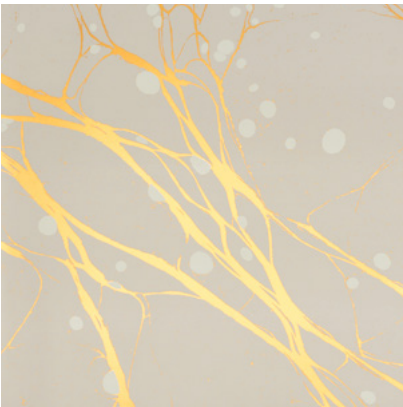

Calico

WILLOW

Tear Sheet

Willow is comprised of abstractions that explore the movement in the flow of a rivulet.

AQUARIUS

BLUSH

CELESTE

EMBER

HARVEST

TUNDRA

Willow Celeste

Suitable for residential and commercial projects

COLOR

Celeste

ITEM

1303