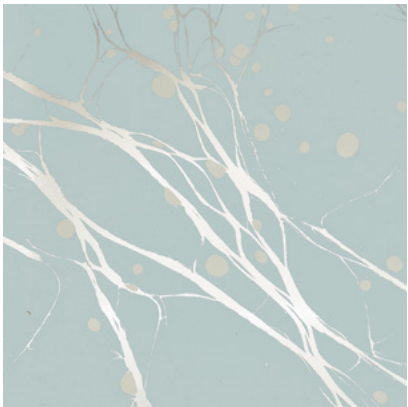

Calico

WILLOW

Tear Sheet

Willow is comprised of abstractions that explore the movement in the flow of a rivulet.

AQUARIUS

BLUSH

CELESTE

EMBER

HARVEST

TUNDRA

Willow Celeste

Suitable for residential and commercial projects

COLOR

Celeste

ITEM

1303