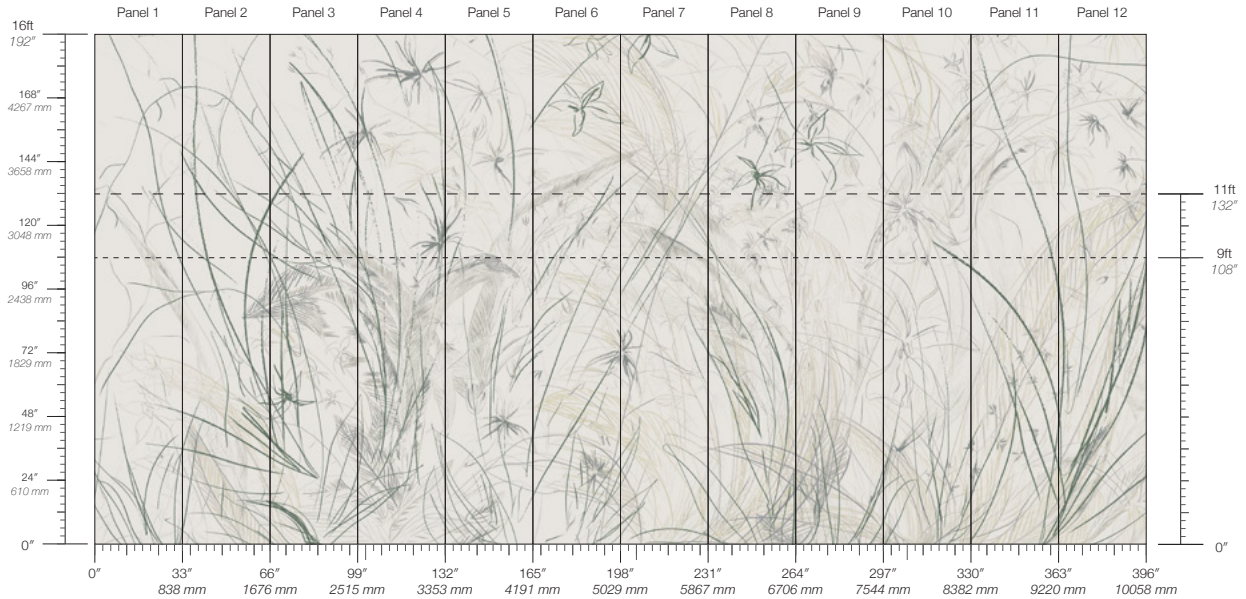

Wilds Tivoli

Suitable for residential and some commercial projects

COLOR

Tivoli

REPEAT

Non-repeating

DETAILS

Custom options available

TESTING

ASTM E84 Adhered Class A

ITEM

4846

STOCK

Made to order

MAINTENANCE

Water-based cleanser

DISCLAIMER

Refer to our website to see the full mural artwork. Reference the physical sample for color and texture. Panel maps represent mural artwork only.

CONTENT

Woven Paper

LEAD TIME

4 weeks to print

ENVIRONMENTAL

Low VOC
Phthalate Free
FSC Certified Content

PANEL WIDTH

33" / 838 mm trimmed

MINIMUM

1 panel

SPECS

100% Cellulose Fiber
7.9 oz/yd²
268 g/m²
Woven Surface Texture

PANEL HEIGHT

108" / 2743 mm base
132" / 3353 mm standard
192" / 4877 mm extended

PRICE

Available upon request

ORIGIN

USA