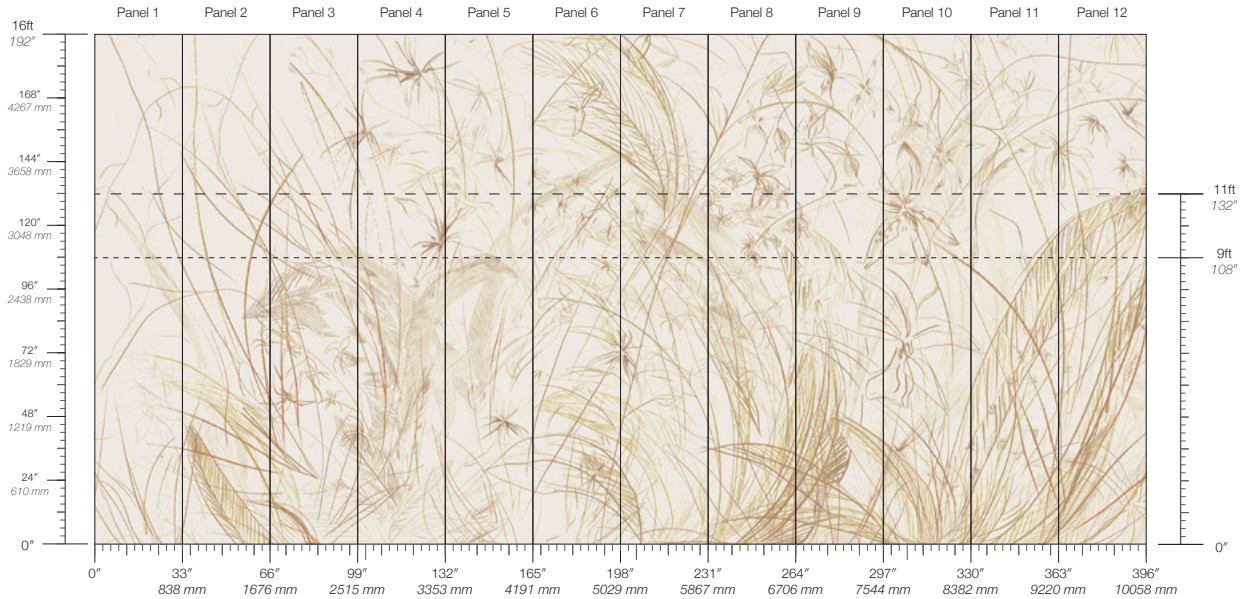

Wilds Sonora

Suitable for residential and some commercial projects

COLOR

Sonora

REPEAT

Non-repeating

DETAILS

Custom options available

TESTING

ASTM E84 Adhered Class A

ITEM

4845

STOCK

Made to order

MAINTENANCE

Water-based cleanser

DISCLAIMER

Refer to our website to see the full mural artwork. Reference the physical sample for color and texture. Panel maps represent mural artwork only.

CONTENT

Woven Paper

LEAD TIME

4 weeks to print

ENVIRONMENTAL

Low VOC
Phthalate Free
FSC Certified Content

PANEL WIDTH

33" / 838 mm trimmed

MINIMUM

1 panel

SPECS

100% Cellulose Fiber
7.9 oz/yd²
268 g/m²
Woven Surface Texture

PANEL HEIGHT

108" / 2743 mm base
132" / 3353 mm standard
192" / 4877 mm extended

PRICE

Available upon request

ORIGIN

USA