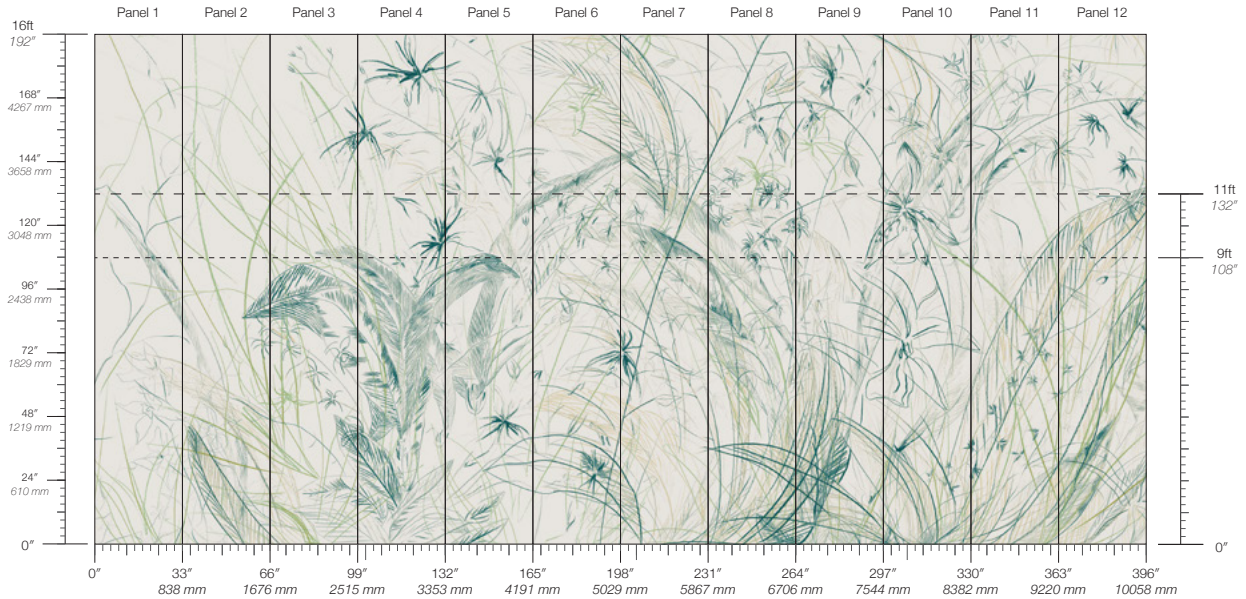

Wilds Largo

Suitable for residential and some commercial projects

COLOR

Largo

REPEAT

Non-repeating

DETAILS

Custom options available

TESTING

ASTM E84 Adhered Class A

ITEM

4843

STOCK

Made to order

MAINTENANCE

Water-based cleanser

DISCLAIMER

Refer to our website to see the full mural artwork. Reference the physical sample for color and texture. Panel maps represent mural artwork only.

CONTENT

Woven Paper

LEAD TIME

4 weeks to print

ENVIRONMENTAL

Low VOC
Phthalate Free
FSC Certified Content

PANEL WIDTH

33" / 838 mm trimmed

MINIMUM

1 panel

SPECS

100% Cellulose Fiber
7.9 oz/yd²
268 g/m²
Woven Surface Texture

PANEL HEIGHT

108" / 2743 mm base
132" / 3353 mm standard
192" / 4877 mm extended

PRICE

Available upon request

ORIGIN

USA