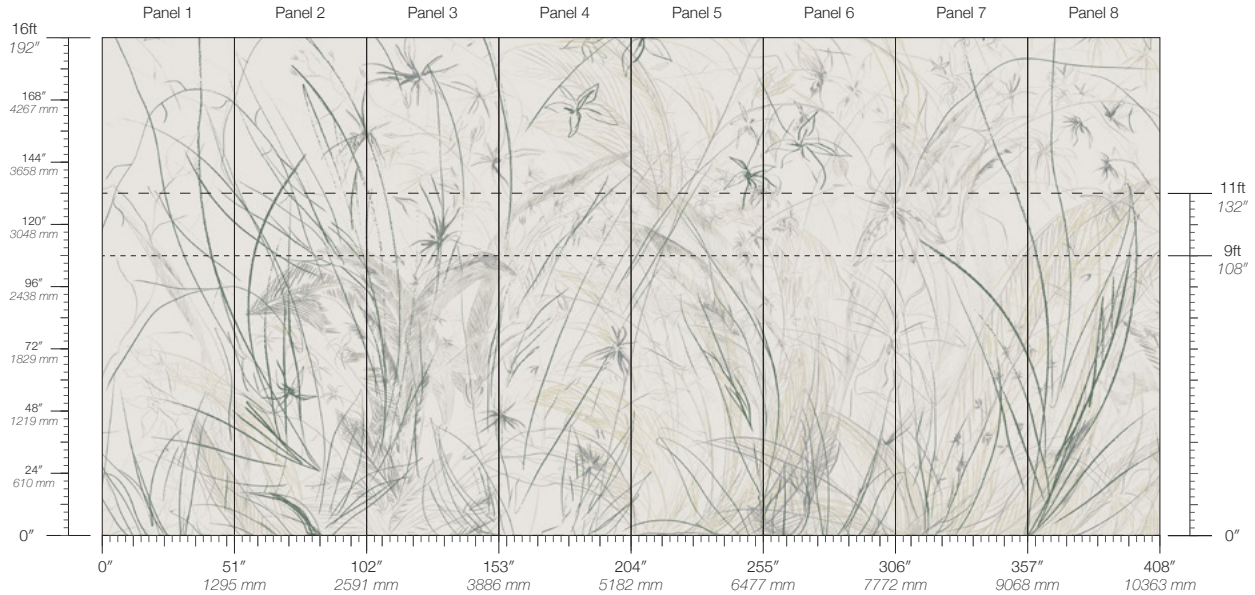

Wilds Tivoli

Suitable for residential and commercial projects

COLOR

Tivoli

ITEM

4816

CONTENT

Type II PVC-Free

PANEL WIDTH

51" / 1295 mm trimmed

PANEL HEIGHT

108" / 2743 mm base
132" / 3353 mm standard
192" / 4877 mm extended

REPEAT

Non-repeating

STOCK

Made to order

LEAD TIME

4 weeks to print

MINIMUM

1 panel

PRICE

Available upon request

ORIGIN

USA

DETAILS

Custom options available

MAINTENANCE

Water-based cleanser

ENVIRONMENTAL

EPD & HPD Available
Declare Label
Red List Free
Low VOC
Contributes to LEED v4
31% Recycled Content

SPECS

Polyester/Natural Fiber Face
Fabric Backing
9.3 oz/yd²
315.3 g/m²
Woven Surface Texture

TESTING

ASTM E84 Adhered Class A
CAN/ULC-S102
CDPH CA Section 01350

DISCLAIMER

Refer to our website to see the full mural artwork. Reference the physical sample for color and texture. Panel maps represent mural artwork only.