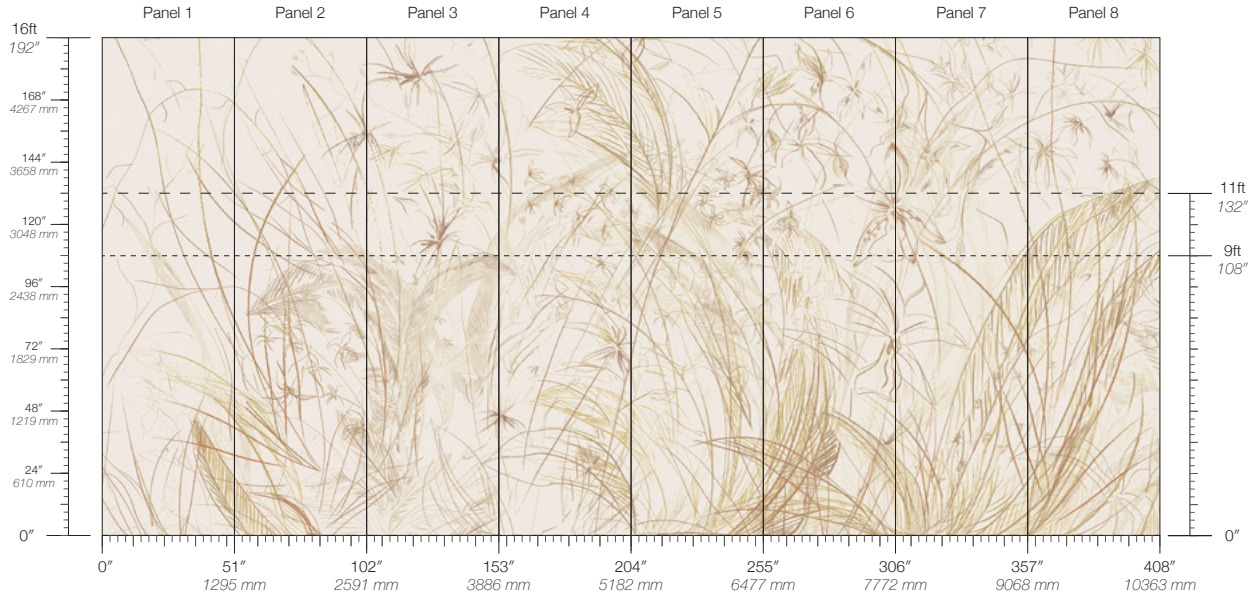

Wilds Sonora

Suitable for residential and commercial projects

COLOR

Sonora

ITEM

4815

CONTENT

Type II PVC-Free

PANEL WIDTH

51" / 1295 mm trimmed

PANEL HEIGHT

108" / 2743 mm base
132" / 3353 mm standard
192" / 4877 mm extended

REPEAT

Non-repeating

STOCK

Made to order

LEAD TIME

4 weeks to print

MINIMUM

1 panel

PRICE

Available upon request

ORIGIN

USA

DETAILS

Custom options available

MAINTENANCE

Water-based cleanser

ENVIRONMENTAL

EPD & HPD Available
Declare Label
Red List Free
Low VOC
Contributes to LEED v4
31% Recycled Content

SPECS

Polyester/Natural Fiber Face
Fabric Backing
9.3 oz/yd²
315.3 g/m²
Woven Surface Texture

TESTING

ASTM E84 Adhered Class A
CAN/ULC-S102
CDPH CA Section 01350

DISCLAIMER

Refer to our website to see the full mural artwork. Reference the physical sample for color and texture. Panel maps represent mural artwork only.