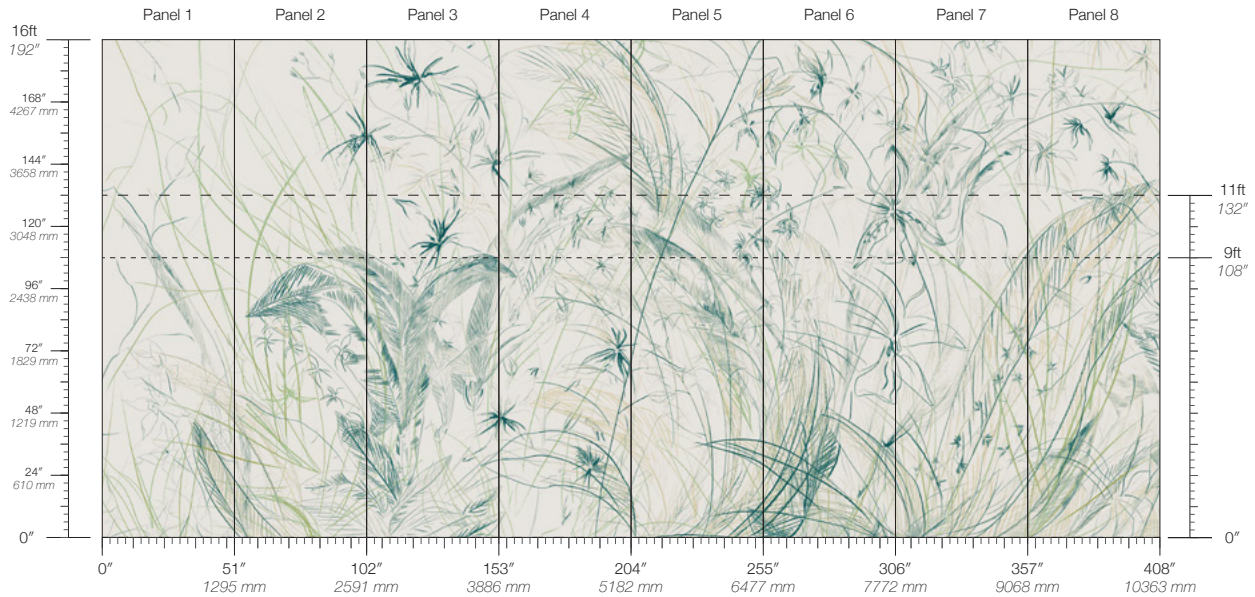

Wilds Largo

Suitable for residential and commercial projects

COLOR

Largo

ITEM

4813

CONTENT

Type II PVC-Free

PANEL WIDTH

51" / 1295 mm trimmed

PANEL HEIGHT

108" / 2743 mm base
132" / 3353 mm standard
192" / 4877 mm extended

REPEAT

Non-repeating

STOCK

Made to order

LEAD TIME

4 weeks to print

MINIMUM

1 panel

PRICE

Available upon request

ORIGIN

USA

DETAILS

Custom options available

MAINTENANCE

Water-based cleanser

ENVIRONMENTAL

EPD & HPD Available
Declare Label
Red List Free
Low VOC
Contributes to LEED v4
31% Recycled Content

SPECS

Polyester/Natural Fiber Face
Fabric Backing
9.3 oz/yd²
315.3 g/m²
Woven Surface Texture

TESTING

ASTM E84 Adhered Class A
CAN/ULC-S102
CDPH CA Section 01350

DISCLAIMER

Refer to our website to see the full mural artwork. Reference the physical sample for color and texture. Panel maps represent mural artwork only.