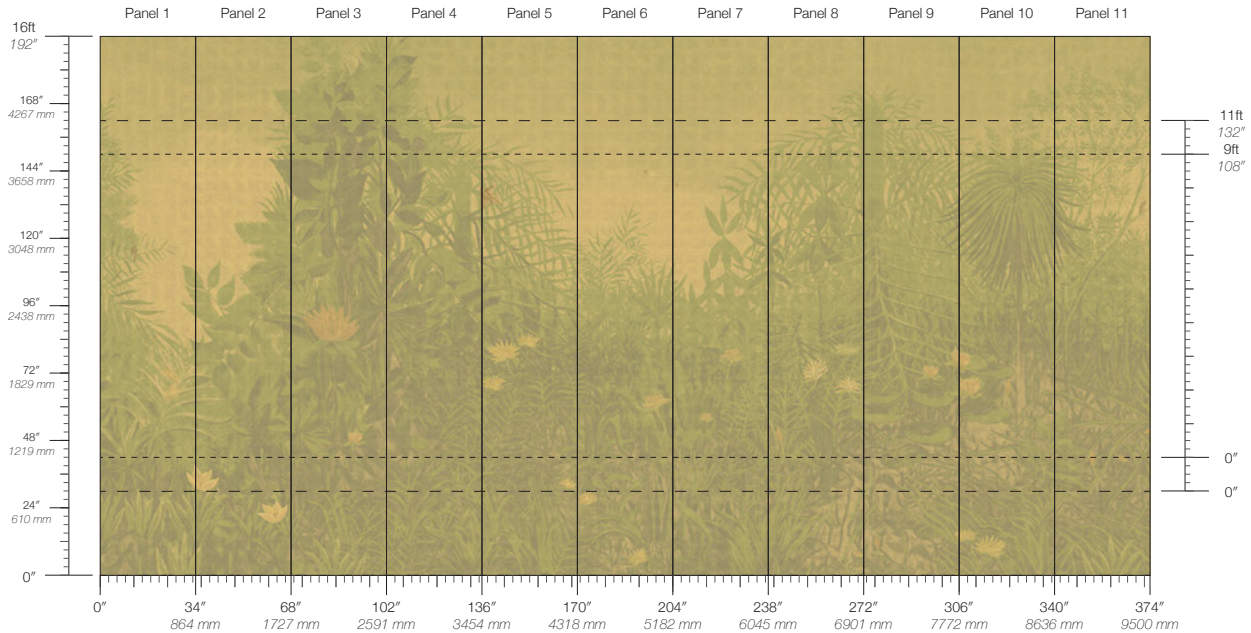

Wanderlust Voyage

Suitable for residential and some commercial projects

COLOR

Voyage

ITEM

4508

CONTENT

Dutch Metal Leaf

PANEL WIDTH

34" / 864 mm trimmed

PANEL HEIGHT

108" / 2743 mm base
132" / 3353 mm standard
192" / 4877 mm extended

REPEAT

Non-repeating

STOCK

Made to order

LEAD TIME

4 weeks to print

MINIMUM

1 panel

PRICE

Available upon request

ORIGIN

USA

DETAILS

Custom options available

MAINTENANCE

Water-based cleanser

ENVIRONMENTAL

Formaldehyde Free
Heavy Metal Free
PVC Free

SPECS

Paper-Backed Metal Leaf
7.2 oz/yd²
244 g/m²
Smooth Metallic Surface with
Hand-Applied Leaf

TESTING

ASTM E84 Adhered Class A
EN 15102 Class D-s3 / d2

DISCLAIMER

Refer to our website to see the full mural artwork. Reference the physical sample for color and texture. Panel maps represent mural artwork only.