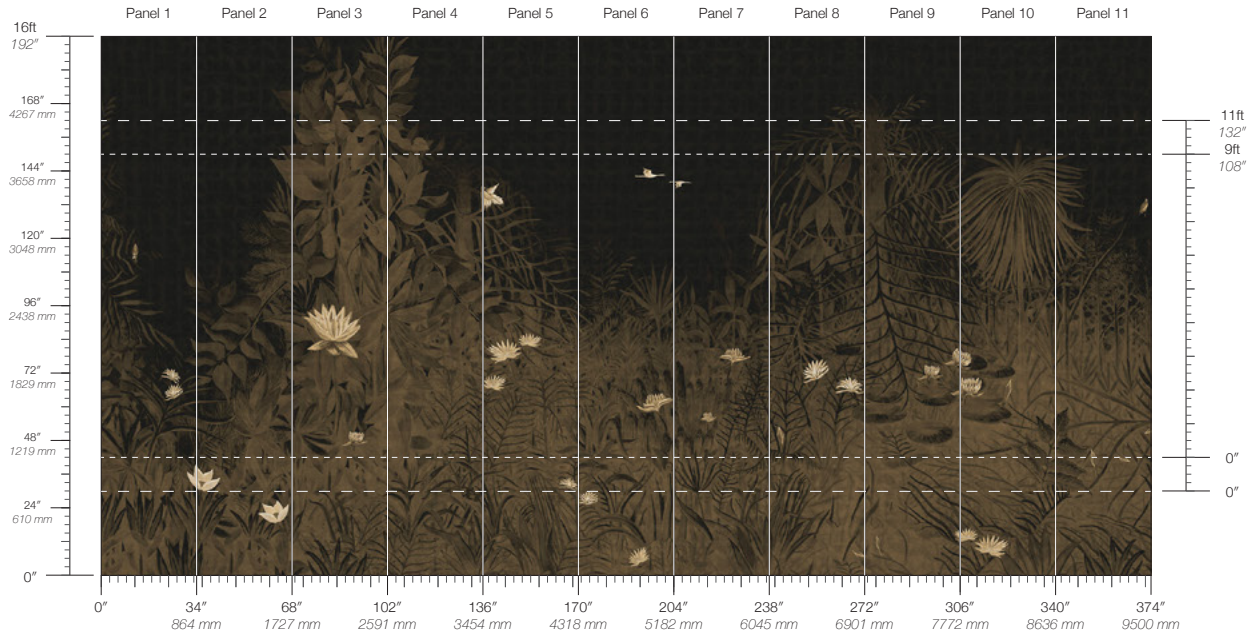

Wanderlust Allure

Suitable for residential and some commercial projects

COLOR

Allure

REPEAT

Non-repeating

DETAILS

Custom options available

TESTING

ASTM E84 Adhered Class A
EN 15102 Class D-s3 / d2

ITEM

4501

STOCK

Made to order

MAINTENANCE

Water-based cleanser

DISCLAIMER

Refer to our website to see the full mural artwork. Reference the physical sample for color and texture. Panel maps represent mural artwork only.

CONTENT

Dutch Metal Leaf

LEAD TIME

4 weeks to print

ENVIRONMENTAL

Formaldehyde Free
Heavy Metal Free
PVC Free

PANEL WIDTH

34" / 864 mm trimmed

MINIMUM

1 panel

SPECS

Paper-Backed Metal Leaf
7.2 oz/yd²
244 g/m²
Smooth Metallic Surface with Hand-Applied Leaf

PANEL HEIGHT

108" / 2743 mm base
132" / 3353 mm standard
192" / 4877 mm extended

PRICE

Available upon request

ORIGIN

USA