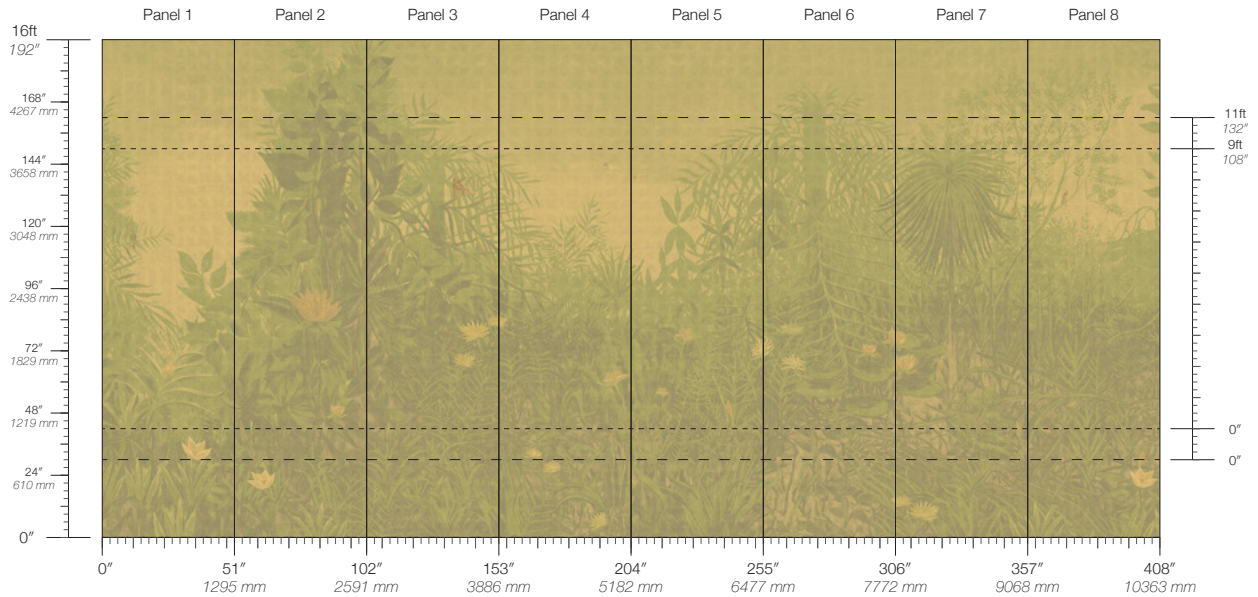

Wanderlust Voyage

Suitable for residential and commercial projects

COLOR

Voyage

ITEM

4516

CONTENT

Type II Vinyl

PANEL WIDTH

51" / 1295 mm trimmed

PANEL HEIGHT

108" / 2743 mm base
132" / 3353 mm standard
192" / 4877 mm extended

REPEAT

Non-repeating

STOCK

Made to order

LEAD TIME

4 weeks to print

MINIMUM

1 panel

PRICE

Available upon request

ORIGIN

USA

DETAILS

Custom options available

MAINTENANCE

Water-based cleanser

ENVIRONMENTAL

EPD & HPD Available
Low VOC
Contributes to LEED v4
11% Recycled Content
Phthalate Free

SPECS

Commercial Vinyl Face
Non-Woven Backing
13.33 oz/yd²
452 g/m²
Smooth Muted Metallic Texture

TESTING

ASTM E84 Adhered Class A
CAN/ULC-S102
EN 15102 Class B, s2
CDPH CA Section 01350

DISCLAIMER

Refer to our website to see the full mural artwork. Reference the physical sample for color and texture. Panel maps represent mural artwork only.