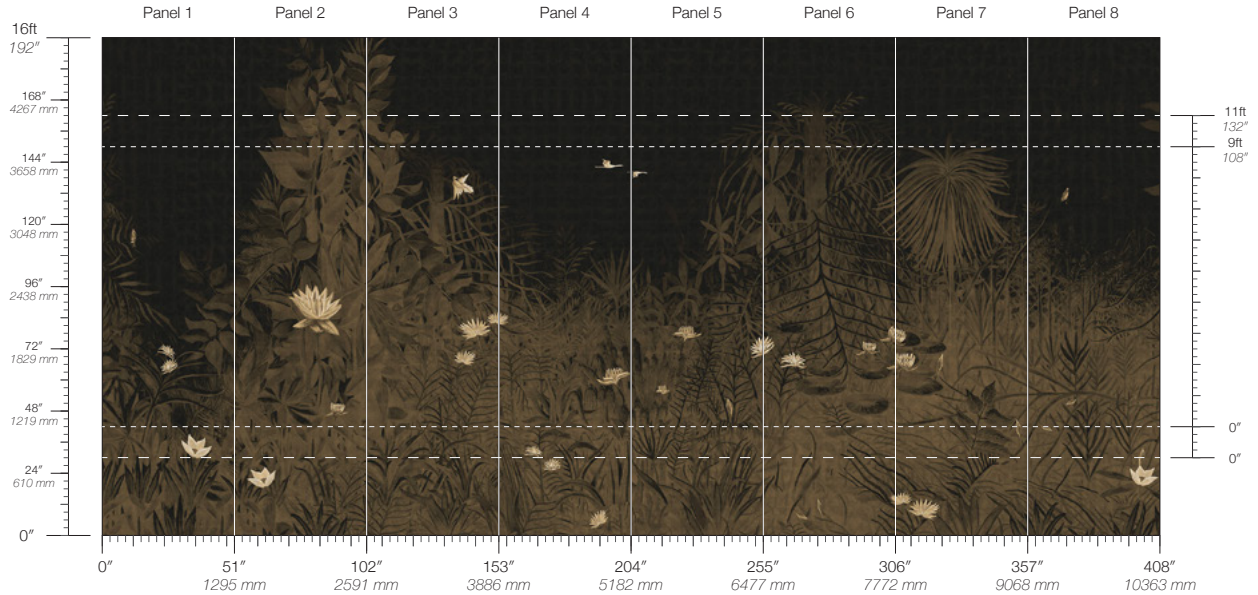

Wanderlust Allure

Suitable for residential and commercial projects

COLOR

Allure

ITEM

4509

CONTENT

Type II Vinyl

PANEL WIDTH

51" / 1295 mm trimmed

PANEL HEIGHT

108" / 2743 mm base
132" / 3353 mm standard
192" / 4877 mm extended

REPEAT

Non-repeating

STOCK

Made to order

LEAD TIME

4 weeks to print

MINIMUM

1 panel

PRICE

Available upon request

ORIGIN

USA

DETAILS

Custom options available

MAINTENANCE

Water-based cleanser

ENVIRONMENTAL

EPD & HPD Available
Low VOC
Contributes to LEED v4
11% Recycled Content
Phthalate Free

SPECS

Commercial Vinyl Face
Non-Woven Backing
13.33 oz/yd²
452 g/m²
Smooth Muted Metallic Texture

TESTING

ASTM E84 Adhered Class A
CAN/ULC-S102
EN 15102 Class B, s2
CDPH CA Section 01350

DISCLAIMER

Refer to our website to see the full mural artwork. Reference the physical sample for color and texture. Panel maps represent mural artwork only.