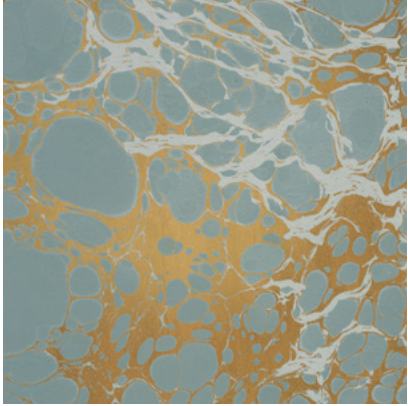

Calico

WABI

Tear Sheet

Wabi melds traditional marbling techniques with modern design.

CERULEAN

CLOUD

LAGOON

MINERAL

RIVER

ROSARIUM

TAUPE

Wabi River

Suitable for residential and some commercial projects

COLOR

River

REPEAT