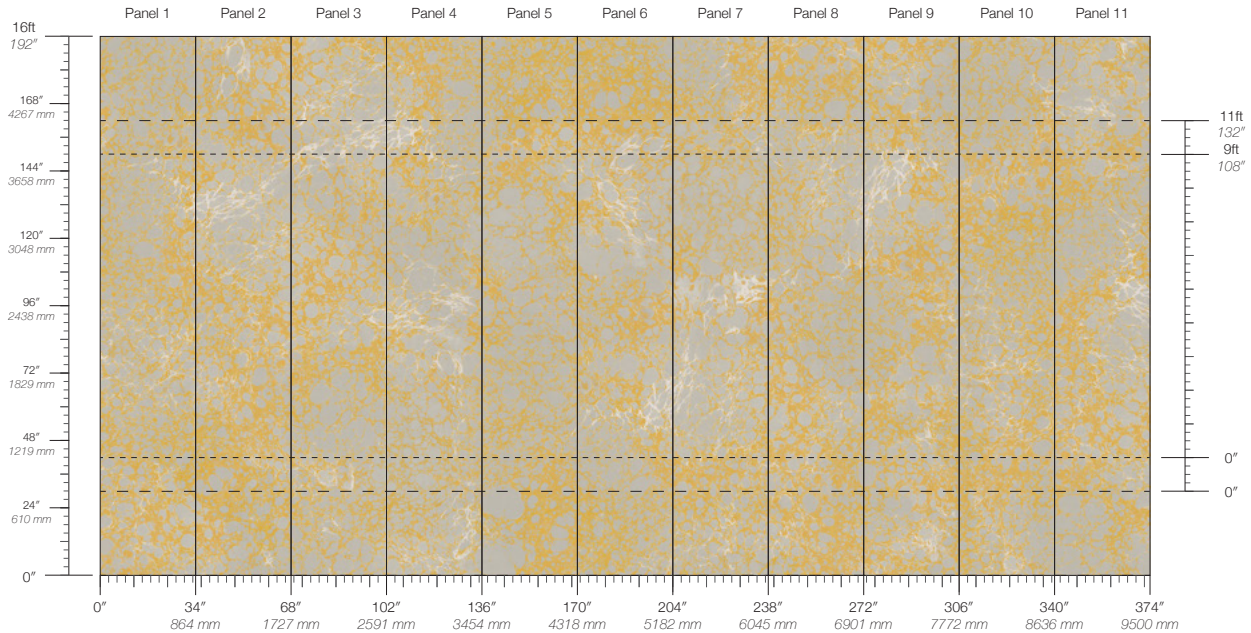

Wabi River

Suitable for residential and some commercial projects

COLOR

River

REPEAT

Non-repeating

DETAILS

Custom options available

TESTING

ASTM E84 Adhered Class A
EN 15102 Class D-s3 / d2

ITEM

1013

STOCK

Made to order

MAINTENANCE

Water-based cleanser

DISCLAIMER

Refer to our website to see the full mural artwork. Reference the physical sample for color and texture. Panel maps represent mural artwork only.

CONTENT

Dutch Metal Leaf

LEAD TIME

4 weeks to print

ENVIRONMENTAL

Formaldehyde Free
Heavy Metal Free
PVC Free

PANEL WIDTH

34" / 864 mm trimmed

MINIMUM

1 panel

SPECS

Paper-Backed Metal Leaf
7.2 oz/yd²
244 g/m²
Smooth Metallic Surface with Hand-Applied Leaf

PANEL HEIGHT

108" / 2743 mm base
132" / 3353 mm standard
192" / 4877 mm extended

PRICE

Available upon request

ORIGIN

USA