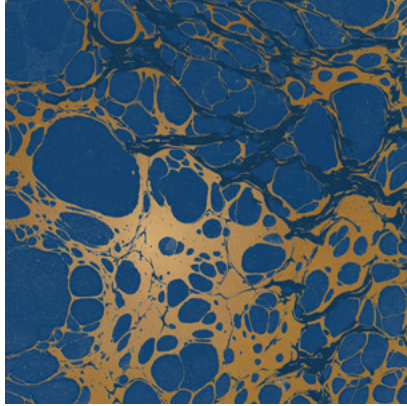

Calico

WABI

Tear Sheet

Wabi melds traditional marbling techniques with modern design.

CERULEAN

CLOUD

LAGOON

MINERAL

RIVER

ROSARIUM

TAUPE

Wabi River

Suitable for residential and some commercial projects

COLOR

River

REPEAT

Dutch Metal Leaf

LEAD TIME

4 weeks to print

ENVIRONMENTAL

Formaldehyde Free
Heavy Metal Free
PVC Free

PANEL WIDTH

34" / 864 mm trimmed

MINIMUM