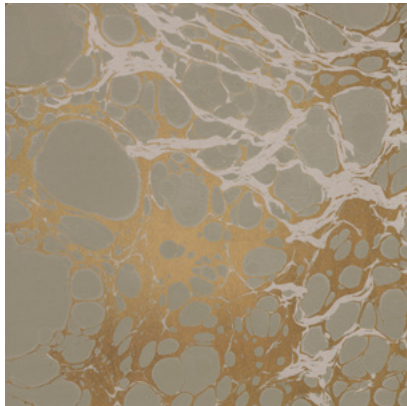

Calico

WABI

Tear Sheet

Wabi melds traditional marbling techniques with modern design.

CERULEAN

CLOUD

LAGOON

MINERAL

RIVER

ROSARIUM

TAUPE

Wabi River

Suitable for residential and some commercial projects

COLOR

River

REPEAT