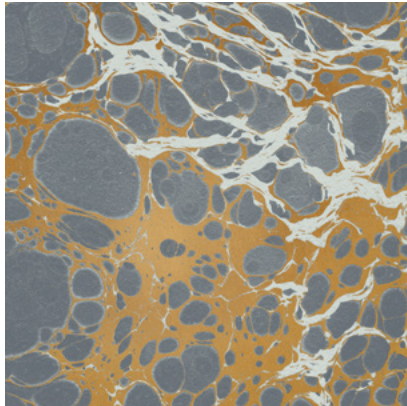

Calico

WABI

Tear Sheet

Wabi melds traditional marbling techniques with modern design.

CERULEAN

CLOUD

LAGOON

MINERAL

RIVER

ROSARIUM

TAUPE

Wabi River

Suitable for residential and some commercial projects

COLOR

River

REPEAT