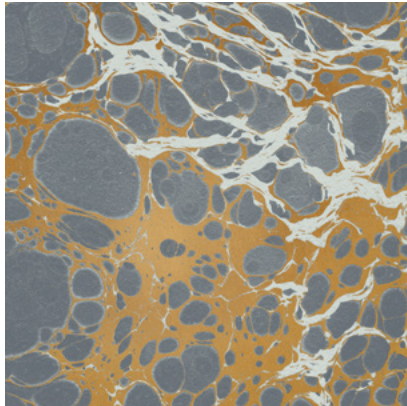

Calico

WABI

Tear Sheet

Wabi melds traditional marbling techniques with modern design.

CERULEAN

CLOUD

LAGOON

MINERAL

RIVER

ROSARIUM

TAUPE

Wabi River

Suitable for residential and commercial projects

COLOR

River

ITEM