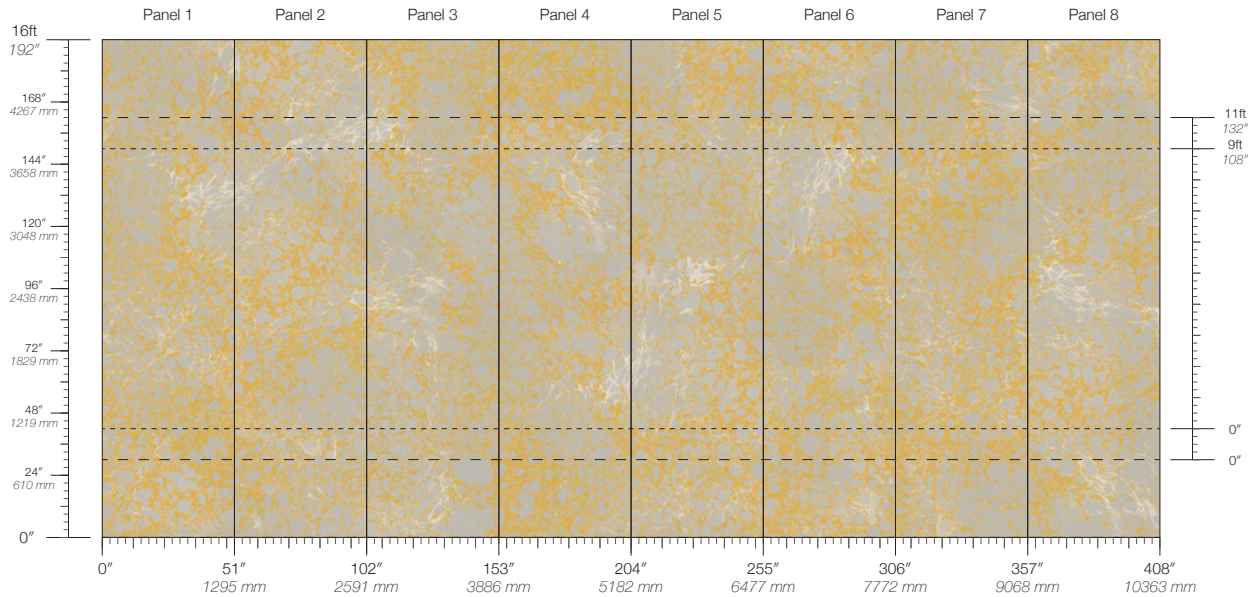

Wabi River

Suitable for residential and commercial projects

COLOR

River

ITEM

1007

CONTENT

Type II Vinyl

PANEL WIDTH

51" / 1295 mm trimmed

PANEL HEIGHT

108" / 2743 mm base
132" / 3353 mm standard
192" / 4877 mm extended

REPEAT

Non-repeating

STOCK

Made to order

LEAD TIME

4 weeks to print

MINIMUM

1 panel

PRICE

Available upon request

ORIGIN

USA

DETAILS

Custom options available

MAINTENANCE

Water-based cleanser

ENVIRONMENTAL

EPD & HPD Available
Low VOC
Contributes to LEED v4
11% Recycled Content
Phthalate Free

SPECS

Commercial Vinyl Face
Non-Woven Backing
13.33 oz/yd²
452 g/m²
Smooth Reflective Metallic Texture

TESTING

ASTM E84 Adhered Class A
CAN/ULC-S102
EN 15102 Class B, s2
CDPH CA Section 01350

DISCLAIMER

Refer to our website to see the full mural artwork. Reference the physical sample for color and texture. Panel maps represent mural artwork only.