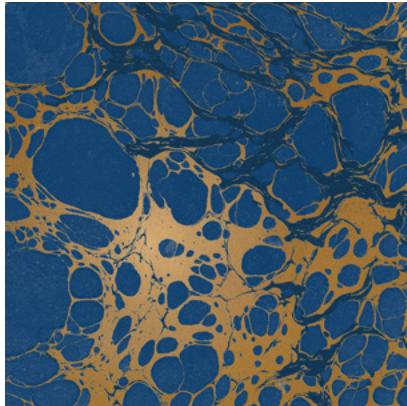

Calico

WABI

Tear Sheet

Wabi melds traditional marbling techniques with modern design.

CERULEAN

CLOUD

LAGOON

MINERAL

RIVER

ROSARIUM

TAUPE

Wabi River

Suitable for residential and commercial projects

COLOR

River

ITEM