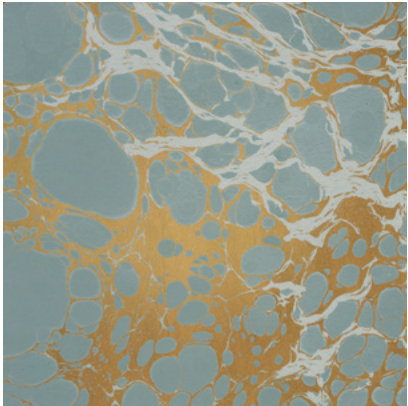

Calico

WABI

Tear Sheet

Wabi melds traditional marbling techniques with modern design.

CERULEAN

CLOUD

LAGOON

MINERAL

RIVER

ROSARIUM

TAUPE

Wabi River

Suitable for residential and commercial projects

COLOR

River

ITEM