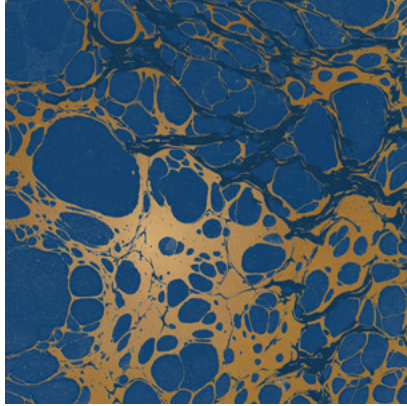

# WABI

Tear Sheet

Wabi melds traditional marbling techniques with modern design.

CERULEAN

CLOUD

LAGOON

MINERAL

RIVER