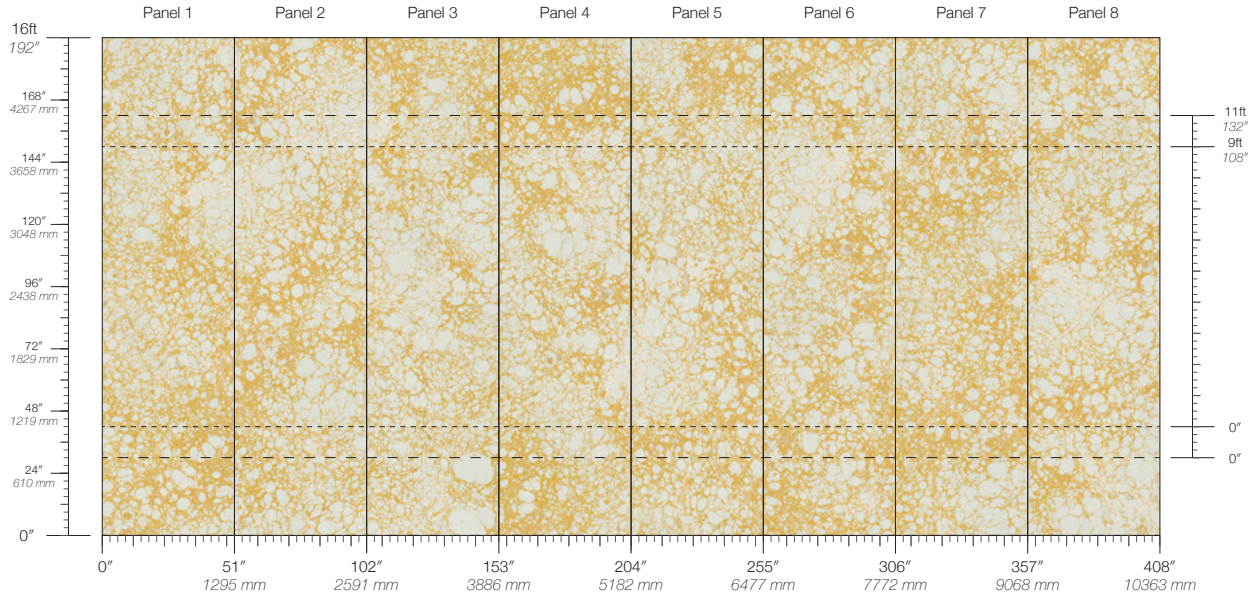

Wabi Cloud

Suitable for residential and commercial projects

COLOR

Cloud

ITEM

1003

CONTENT

Type II Vinyl

PANEL WIDTH

51" / 1295 mm trimmed

PANEL HEIGHT

108" / 2743 mm base
132" / 3353 mm standard
192" / 4877 mm extended

REPEAT

Non-repeating

STOCK

Made to order

LEAD TIME

4 weeks to print

MINIMUM

1 panel

PRICE

Available upon request

ORIGIN

USA

DETAILS

Custom options available

MAINTENANCE

Water-based cleanser

ENVIRONMENTAL

EPD & HPD Available
Low VOC
Contributes to LEED v4
11% Recycled Content
Phthalate Free

SPECS

Commercial Vinyl Face
Non-Woven Backing
13.33 oz/yd²
452 g/m²
Smooth Reflective Metallic Texture

TESTING

ASTM E84 Adhered Class A
CAN/ULC-S102
EN 15102 Class B, s2
CDPH CA Section 01350

DISCLAIMER

Refer to our website to see the full mural artwork. Reference the physical sample for color and texture. Panel maps represent mural artwork only.