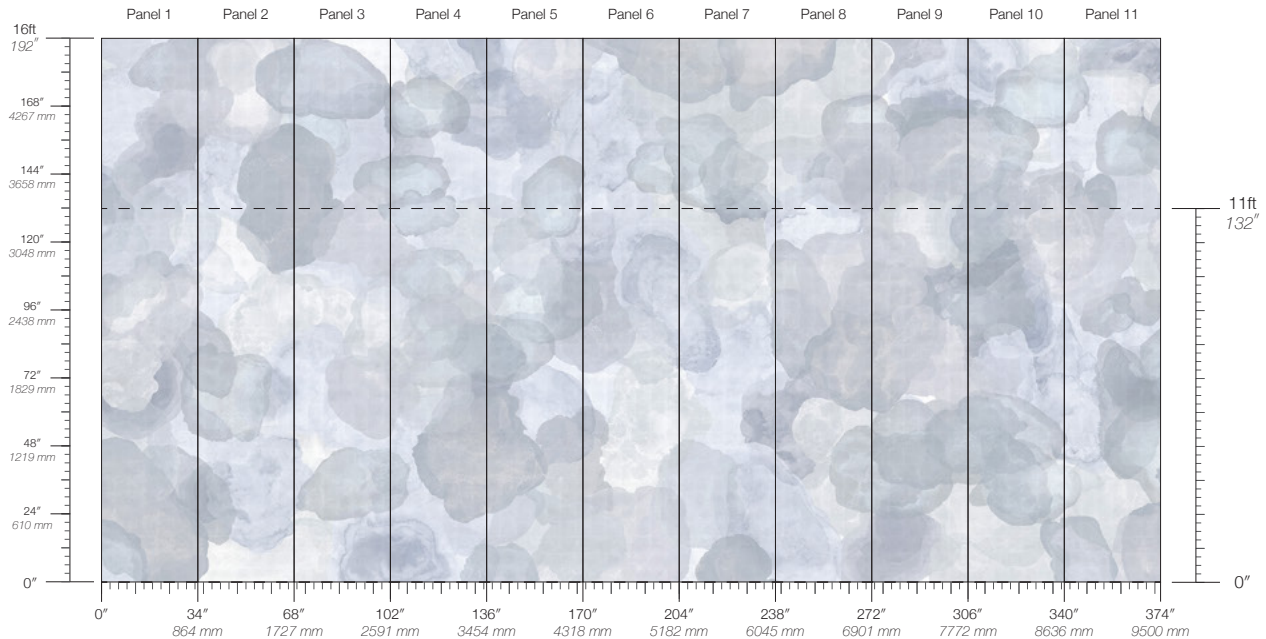

# VERDURE

Tear Sheet

Verdure is an immersion in leafy forms overlaid in a dense, shadowy mosaic.

ASTER

DOGWOOD

PANSY

PHLOX

SAWGRASS

SORREL

SPRUCE

YARROW

# Verdure Spruce

Suitable for residential and some commercial projects

**COLOR**  
Spruce

**ITEM**  
5807

**CONTENT**  
Dutch Metal Leaf

**PANEL WIDTH**  
34" / 864 mm trimmed

**PANEL HEIGHT**  
132" / 3353 mm standard  
192" / 4877 mm extended