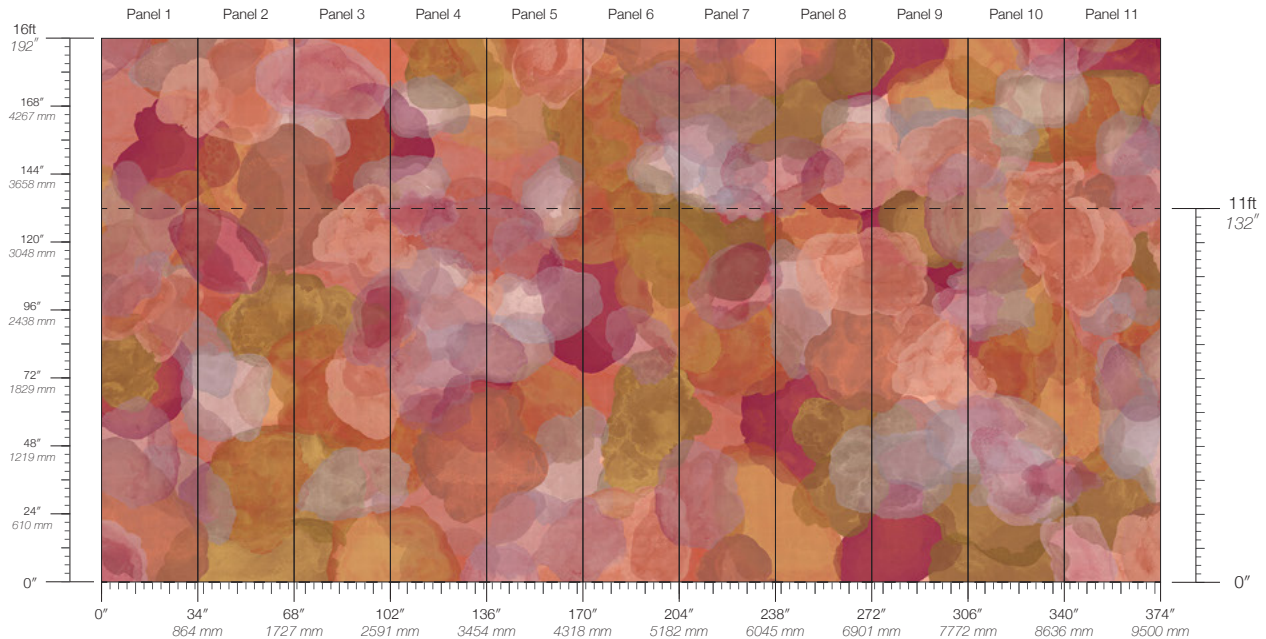

Verdure Sorrel

Suitable for residential and some commercial projects

COLOR
Sorrel

ITEM
5806

CONTENT
Dutch Metal Leaf

PANEL WIDTH
34" / 864 mm trimmed

PANEL HEIGHT
132" / 3353 mm standard
192" / 4877 mm extended

REPEAT
Non-repeating

STOCK
Made to order

LEAD TIME
4 weeks to print

MINIMUM
1 panel

PRICE
Available upon request

ORIGIN
USA

DETAILS
Custom options available

MAINTENANCE
Water-based cleanser

ENVIRONMENTAL
Formaldehyde Free
Heavy Metal Free
PVC Free

SPECS
Paper-backed metal leaf
7.2 oz per square yard
244 g per linear meter
Smooth metallic surface with
hand-applied leaf

TESTING
(US) ASTM E84 Adhered Class A
(EU) EN 15102 Class D-s3 / d2

CONTACT
sales@calicowallpaper.com
+1 718 243 1705
57 Lispenard Street
New York, NY 10013 USA

DISCLAIMER
Refer to our website to
see the full mural artwork.
Reference the physical sample
for color and texture. Panel
maps represent mural
artwork only.