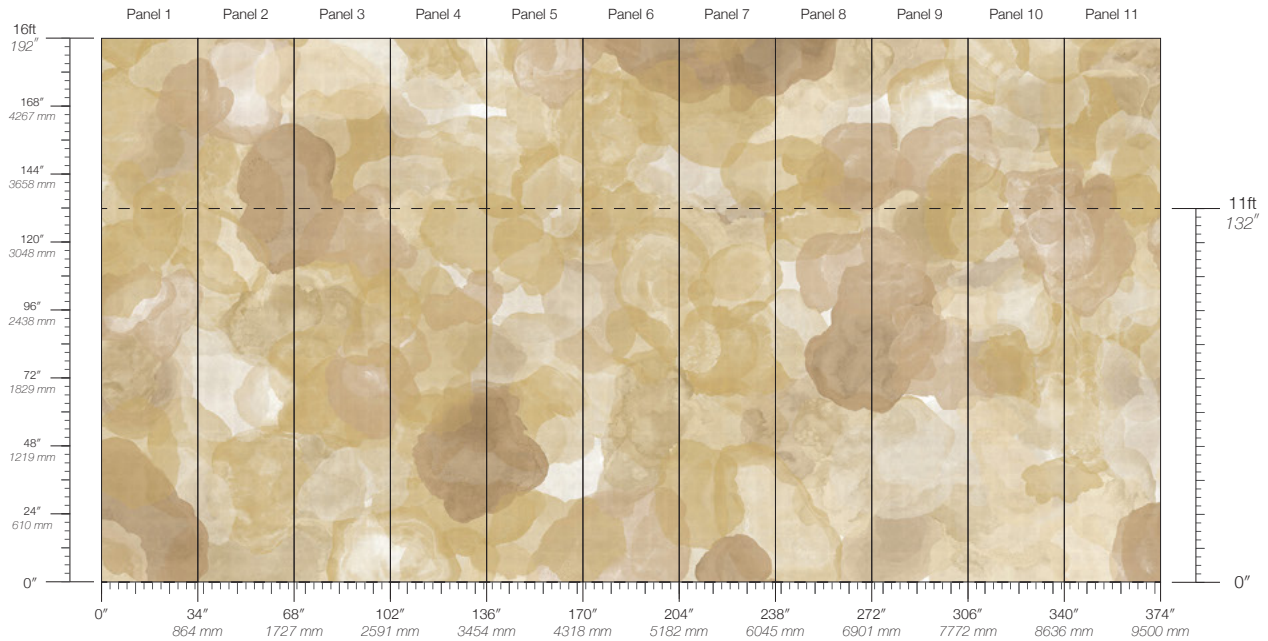

Calico

VERDURE

Tear Sheet

Verdure is an immersion in leafy forms overlaid in a dense, shadowy mosaic.

ASTER

DOGWOOD

PANSY

PHLOX

SAWGRASS

SORREL

SPRUCE

YARROW

Verdure Sawgrass

Suitable for residential and some commercial projects

COLOR
Sawgrass

ITEM
5805

CONTENT
Dutch Metal Leaf

PANEL WIDTH
34" / 864 mm trimmed

PANEL HEIGHT
132" / 3353 mm standard
192" / 4877 mm extended

REPEAT
Non-repeating

STOCK
Made to order

LEAD TIME
4 weeks to print

MINIMUM
1 panel

PRICE
Available upon request