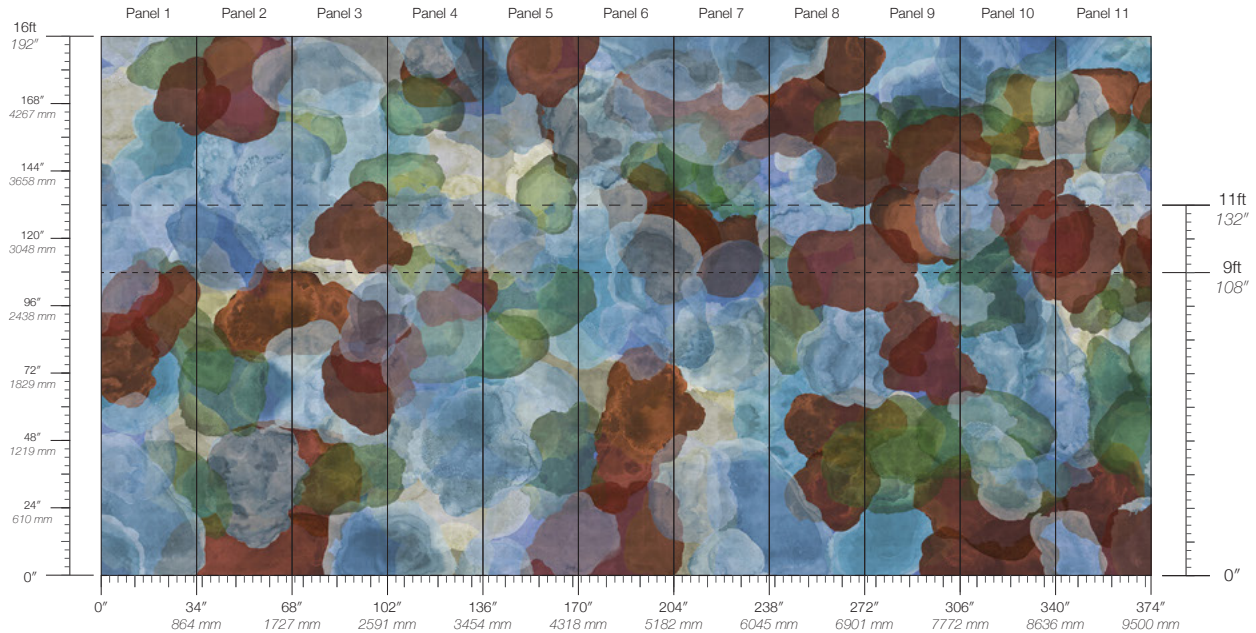

Verdure Pansy

Suitable for residential and some commercial projects

COLOR

Pansy

ITEM

5803

CONTENT

Dutch Metal Leaf

PANEL WIDTH

34" / 864 mm trimmed

PANEL HEIGHT

108" / 2743 mm base
132" / 3353 mm standard
192" / 4877 mm extended

REPEAT

Non-repeating

STOCK

Made to order

LEAD TIME

4 weeks to print

MINIMUM

1 panel

PRICE

Available upon request

ORIGIN

USA

DETAILS

Custom options available

MAINTENANCE

Water-based cleanser

ENVIRONMENTAL

Formaldehyde Free
Heavy Metal Free
PVC Free

SPECS

Paper-Backed Metal Leaf
7.2 oz/yd²
244 g/m²
Smooth Metallic Surface with
Hand-Applied Leaf

TESTING

ASTM E84 Adhered Class A
EN 15102 Class D-s3 / d2

DISCLAIMER

Refer to our website to see the full mural artwork. Reference the physical sample for color and texture. Panel maps represent mural artwork only.