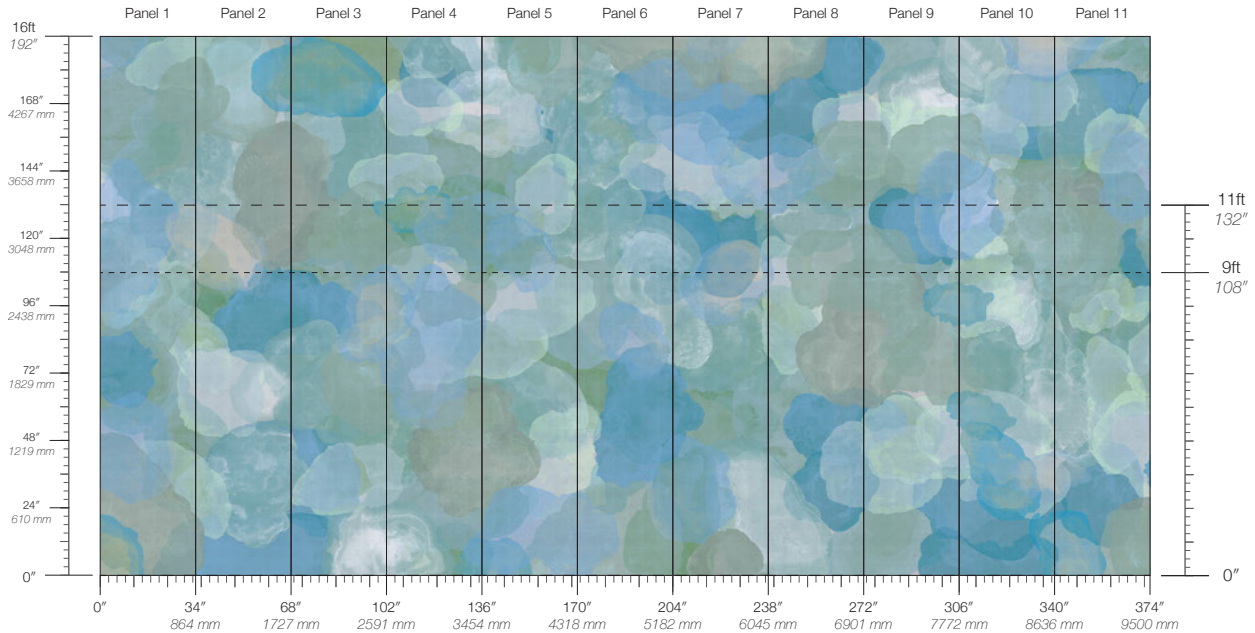

Verdure Aster

Suitable for residential and some commercial projects

COLOR

Aster

REPEAT

Non-repeating

DETAILS

Custom options available

TESTING

ASTM E84 Adhered Class A
EN 15102 Class D-s3 / d2

ITEM

5801

STOCK

Made to order

MAINTENANCE

Water-based cleanser

DISCLAIMER

Refer to our website to see the full mural artwork. Reference the physical sample for color and texture. Panel maps represent mural artwork only.

CONTENT

Dutch Metal Leaf

LEAD TIME

4 weeks to print

ENVIRONMENTAL

Formaldehyde Free
Heavy Metal Free
PVC Free

PANEL WIDTH

34" / 864 mm trimmed

MINIMUM

1 panel

SPECS

Paper-Backed Metal Leaf
7.2 oz/yd²
244 g/m²
Smooth Metallic Surface with Hand-Applied Leaf

PANEL HEIGHT

108" / 2743 mm base
132" / 3353 mm standard
192" / 4877 mm extended

PRICE

Available upon request

ORIGIN

USA