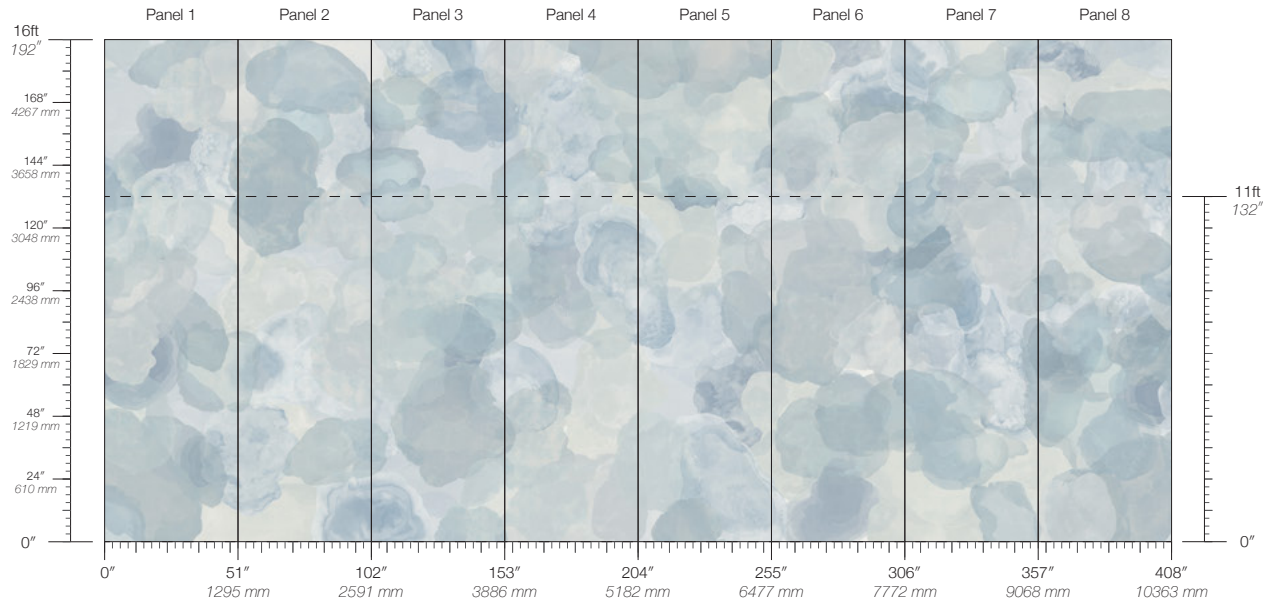

Verdure Spruce

Suitable for residential and commercial projects

COLOR
Spruce

ITEM
5815

CONTENT
Type II Vinyl

PANEL WIDTH
51" / 1295 mm trimmed

PANEL HEIGHT
132" / 3353 mm standard
192" / 4877 mm extended

REPEAT
Non-repeating

STOCK
Made to order

LEAD TIME
4 weeks to print

MINIMUM
1 panel

PRICE
Available upon request

ORIGIN
USA

DETAILS
Custom options available

ENVIRONMENTAL
Recycled Content
Phthalate Free
Low VOC
HPD Available

SPECS
Commercial Vinyl face
Non-woven backing
20 oz per linear yard
620 g per linear meter
Smooth reflective metallic texture

TESTING
(US) ASTM E84 Adhered Class A
(EU) EN 15102 Class B, s2
(CN) CAN/ULC-S102.2 Class A
CCC-W-408D Type II
WA Specification W-101 Type II

MAINTENANCE
Water-based cleanser

CONTACT
sales@calicowallpaper.com
+1 718 243 1705
57 Lispenard Street
New York, NY 10013 USA

DISCLAIMER
Refer to our website to see the full mural artwork. Reference the physical sample for color and texture. Panel maps represent mural artwork only.