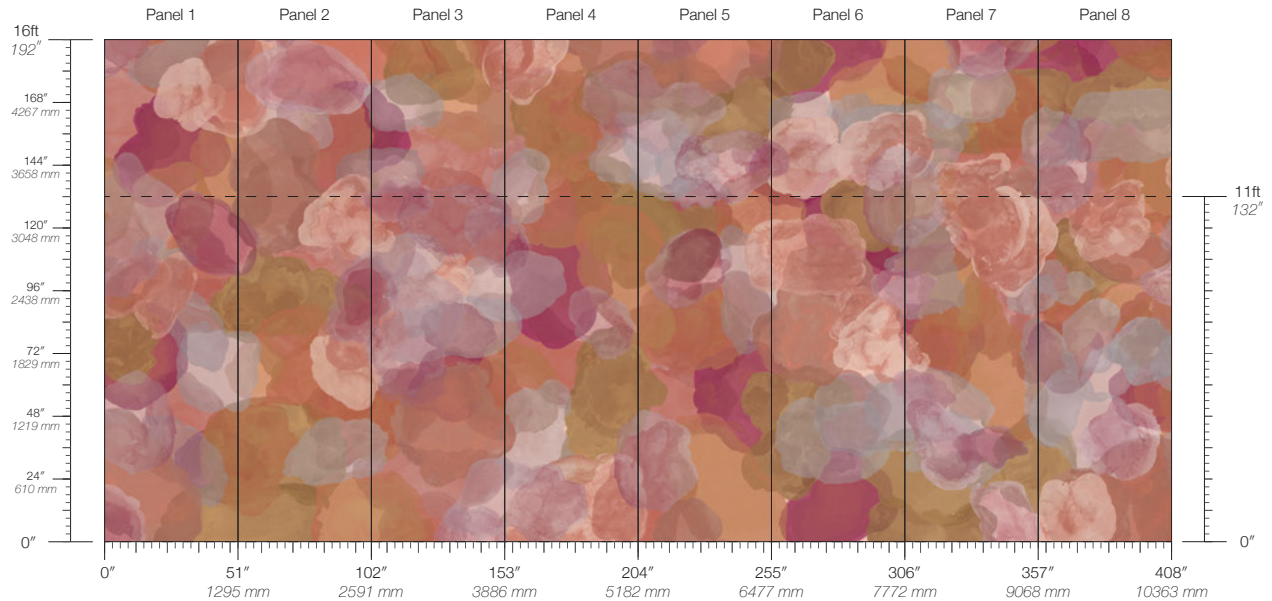

Verdure Sorrel

Suitable for residential and commercial projects

COLOR
Sorrel

ITEM
5814

CONTENT
Type II Vinyl

PANEL WIDTH
51" / 1295 mm trimmed

PANEL HEIGHT
132" / 3353 mm standard
192" / 4877 mm extended

REPEAT
Non-repeating

STOCK
Made to order

LEAD TIME
4 weeks to print

MINIMUM
1 panel

PRICE
Available upon request

ORIGIN
USA

DETAILS
Custom options available

ENVIRONMENTAL
Recycled Content
Phthalate Free
Low VOC
HPD Available

SPECS
Commercial Vinyl face
Non-woven backing
20 oz per linear yard
620 g per linear meter
Smooth reflective metallic texture

TESTING
(US) ASTM E84 Adhered Class A
(EU) EN 15102 Class B, s2
(CN) CAN/ULC-S102.2 Class A
CCC-W-408D Type II
WA Specification W-101 Type II

MAINTENANCE
Water-based cleanser

CONTACT
sales@calicowallpaper.com
+1 718 243 1705
57 Lispenard Street
New York, NY 10013 USA

DISCLAIMER
Refer to our website to see the full mural artwork. Reference the physical sample for color and texture. Panel maps represent mural artwork only.