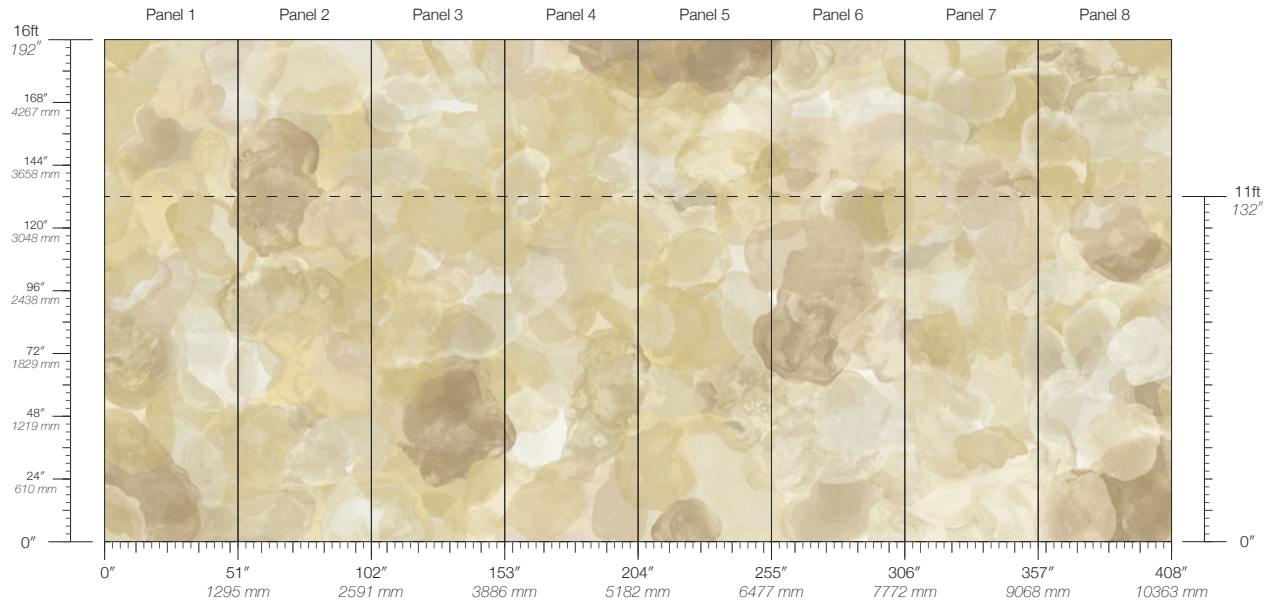

Verdure Sawgrass

Suitable for residential and commercial projects

COLOR
Sawgrass

ITEM
5813

CONTENT
Type II Vinyl

PANEL WIDTH
51" / 1295 mm trimmed

PANEL HEIGHT
132" / 3353 mm standard
192" / 4877 mm extended

REPEAT
Non-repeating

STOCK
Made to order

LEAD TIME
4 weeks to print

MINIMUM
1 panel

PRICE
Available upon request

ORIGIN
USA

DETAILS
Custom options available

ENVIRONMENTAL
Recycled Content
Phthalate Free
Low VOC
HPD Available

SPECS
Commercial Vinyl face
Non-woven backing
20 oz per linear yard
620 g per linear meter
Smooth reflective metallic texture

TESTING
(US) ASTM E84 Adhered Class A
(EU) EN 15102 Class B, s2
(CN) CAN/ULC-S102.2 Class A
CCC-W-408D Type II
WA Specification W-101 Type II

MAINTENANCE
Water-based cleanser

CONTACT
sales@calicowallpaper.com
+1 718 243 1705
57 Lispenard Street
New York, NY 10013 USA

DISCLAIMER
Refer to our website to see the full mural artwork. Reference the physical sample for color and texture. Panel maps represent mural artwork only.