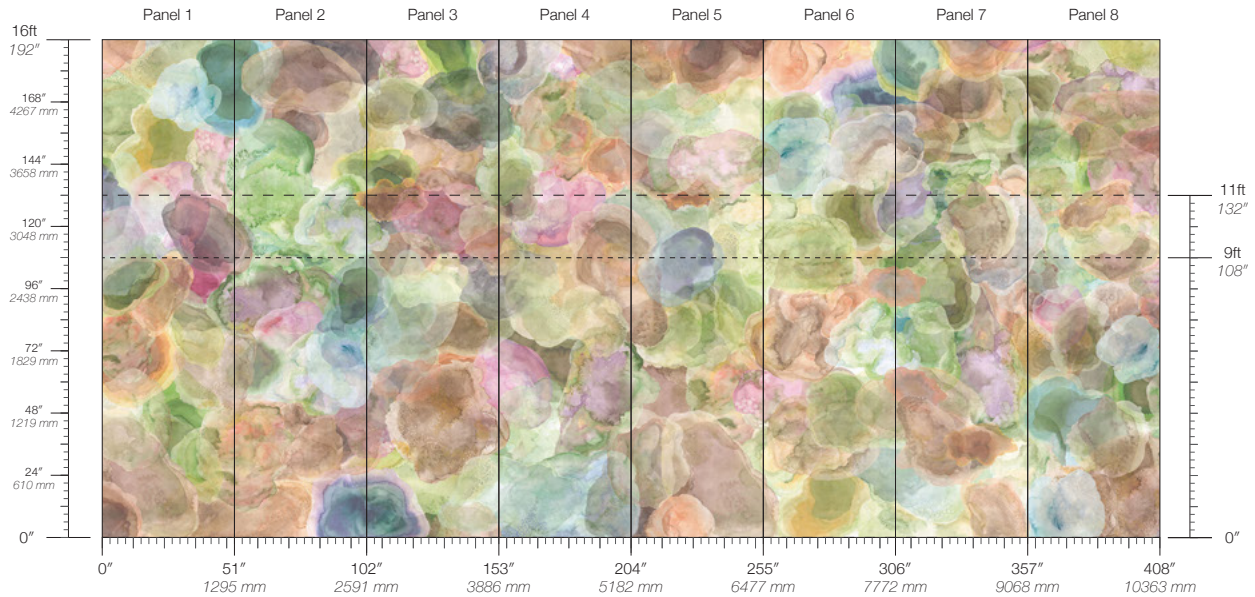

Verdure Phlox

Suitable for residential and commercial projects

COLOR

Phlox

ITEM

5812

CONTENT

Type II Vinyl

PANEL WIDTH

51" / 1295 mm trimmed

PANEL HEIGHT

108" / 2743 mm base
132" / 3353 mm standard
192" / 4877 mm extended

REPEAT

Non-repeating

STOCK

Made to order

LEAD TIME

4 weeks to print

MINIMUM

1 panel

PRICE

Available upon request

ORIGIN

USA

DETAILS

Custom options available

MAINTENANCE

Water-based cleanser

ENVIRONMENTAL

EPD & HPD Available
Low VOC
Contributes to LEED v4
11% Recycled Content
Phthalate Free

SPECS

Commercial Vinyl Face
Non-Woven Backing
13.33 oz/yd²
452 g/m²
Smooth Reflective Metallic Texture

TESTING

ASTM E84 Adhered Class A
CAN/ULC-S102
EN 15102 Class B, s2
CDPH CA Section 01350

DISCLAIMER

Refer to our website to see the full mural artwork. Reference the physical sample for color and texture. Panel maps represent mural artwork only.