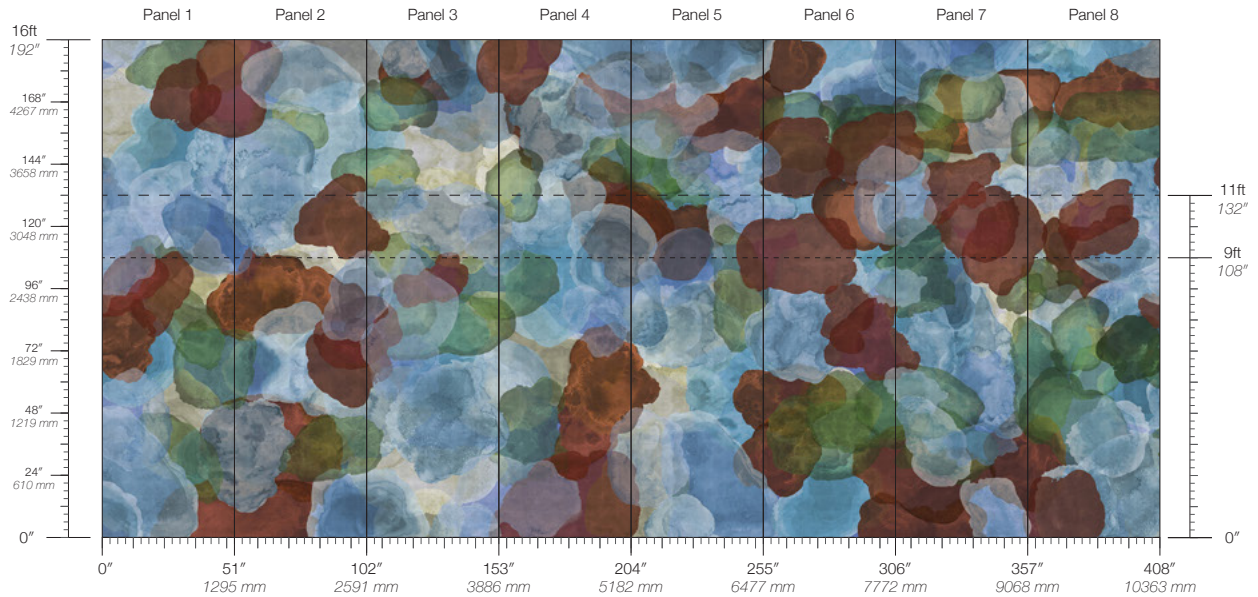

Verdure Pansy

Suitable for residential and commercial projects

COLOR

Pansy

ITEM

5811

CONTENT

Type II Vinyl

PANEL WIDTH

51" / 1295 mm trimmed

PANEL HEIGHT

108" / 2743 mm base
132" / 3353 mm standard
192" / 4877 mm extended

REPEAT

Non-repeating

STOCK

Made to order

LEAD TIME

4 weeks to print

MINIMUM

1 panel

PRICE

Available upon request

ORIGIN

USA

DETAILS

Custom options available

MAINTENANCE

Water-based cleanser

ENVIRONMENTAL

EPD & HPD Available
Low VOC
Contributes to LEED v4
11% Recycled Content
Phthalate Free

SPECS

Commercial Vinyl Face
Non-Woven Backing
13.33 oz/yd²
452 g/m²
Smooth Reflective Metallic Texture

TESTING

ASTM E84 Adhered Class A
CAN/ULC-S102
EN 15102 Class B, s2
CDPH CA Section 01350

DISCLAIMER

Refer to our website to see the full mural artwork. Reference the physical sample for color and texture. Panel maps represent mural artwork only.