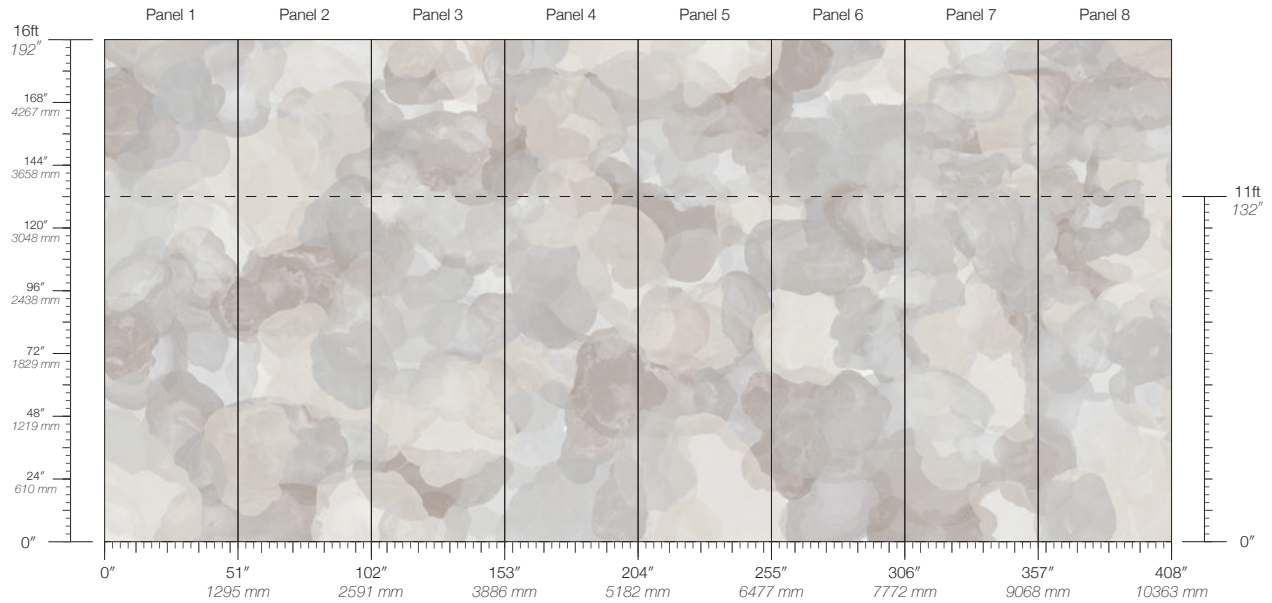

Verdure Dogwood

Suitable for residential and commercial projects

COLOR
Dogwood

STOCK
Made to order

REPEAT
Non-repeating

CONTACT
sales@calicowallpaper.com
+1 718 243 1705
57 Lispenard Street
New York, NY 10013 USA

ITEM
5810

MINIMUM
1 panel

LEAD TIME
4 weeks to print

CONTENT
Type II Vinyl

MAINTENANCE
Water-based cleanser

ORIGIN
USA

DISCLAIMER
Panel maps represent mural artwork only. Reference the physical sample for color and texture.

PANEL WIDTH
51" / 1295 mm trimmed

FLAMMABILITY
ASTM E84 Adhered Class A

DETAILS
Custom options available

PANEL HEIGHT
132" / 3353 mm standard
192" / 4877 mm extended

ENVIRONMENTAL
Recycled Content, Phthalate Free
Low VOC, HPD Available

PRICE
Available upon request