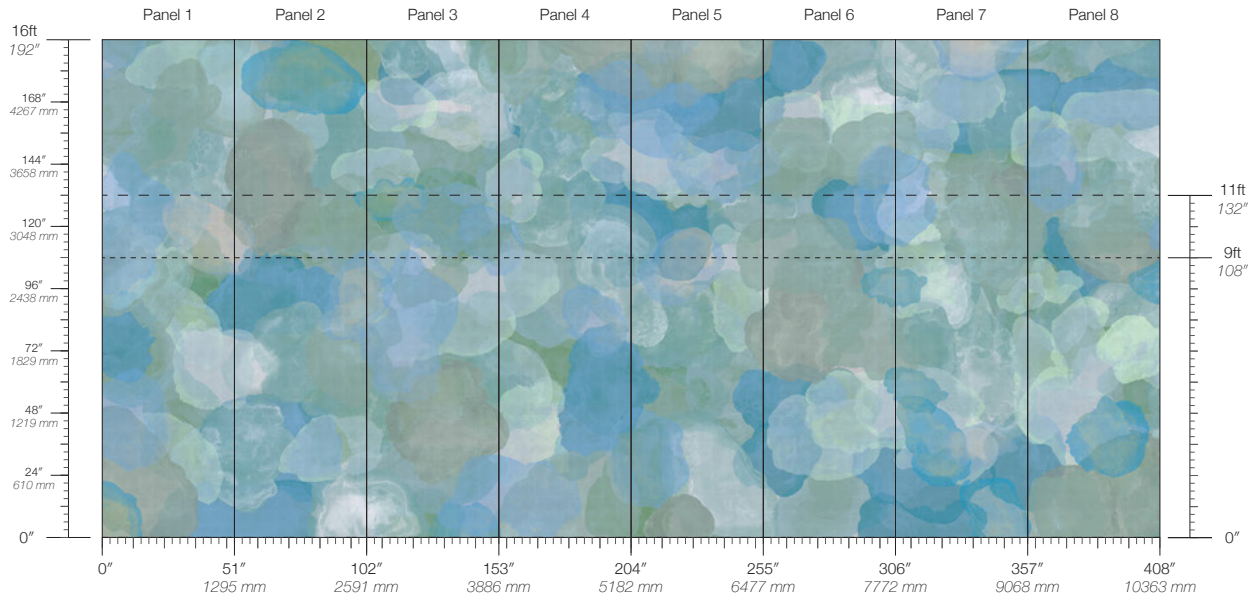

Verdure Aster

Suitable for residential and commercial projects

COLOR

Aster

ITEM

5809

CONTENT

Type II Vinyl

PANEL WIDTH

51" / 1295 mm trimmed

PANEL HEIGHT

108" / 2743 mm base
132" / 3353 mm standard
192" / 4877 mm extended

REPEAT

Non-repeating

STOCK

Made to order

LEAD TIME

4 weeks to print

MINIMUM

1 panel

PRICE

Available upon request

ORIGIN

USA

DETAILS

Custom options available

MAINTENANCE

Water-based cleanser

ENVIRONMENTAL

EPD & HPD Available
Low VOC
Contributes to LEED v4
11% Recycled Content
Phthalate Free

SPECS

Commercial Vinyl Face
Non-Woven Backing
13.33 oz/yd²
452 g/m²
Smooth Reflective Metallic Texture

TESTING

ASTM E84 Adhered Class A
CAN/ULC-S102
EN 15102 Class B, s2
CDPH CA Section 01350

DISCLAIMER

Refer to our website to see the full mural artwork. Reference the physical sample for color and texture. Panel maps represent mural artwork only.