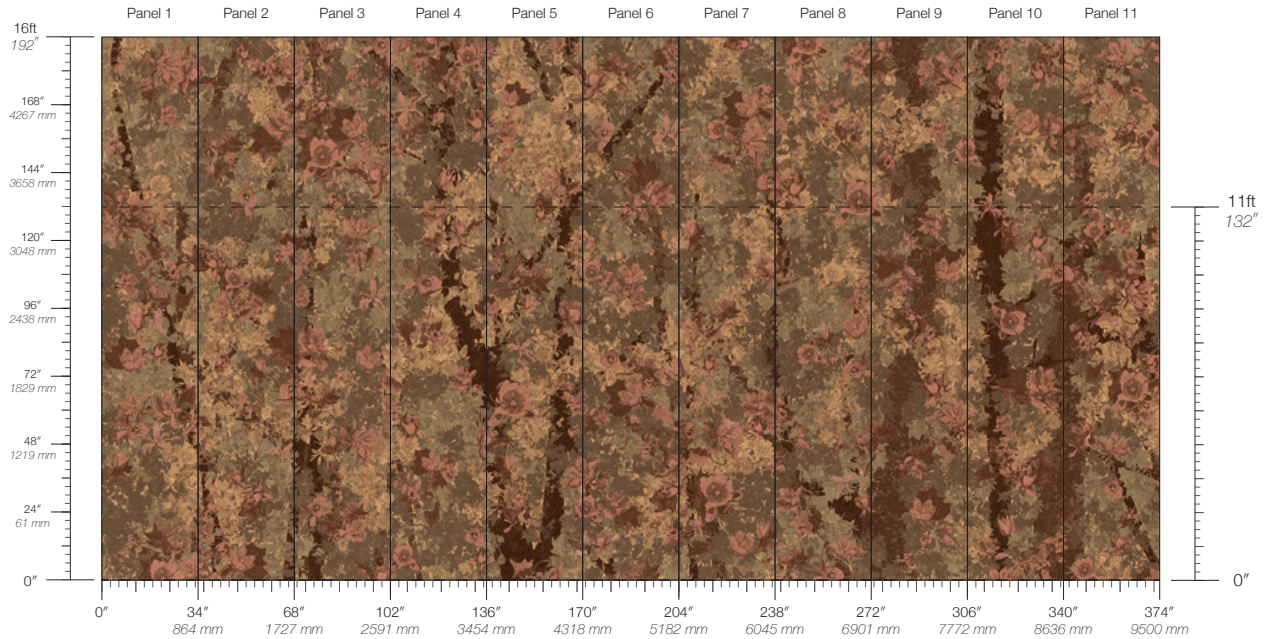

Unami Pawpaw

Suitable for residential and some commercial projects

COLOR

Pawpaw

ITEM

7205

CONTENT

Dutch Metal Leaf

PANEL WIDTH

34" / 864 mm trimmed

PANEL HEIGHT

132" / 3353 mm standard
192" / 4877 mm extended

REPEAT

Non-repeating

STOCK

Made to order

LEAD TIME

4 weeks to print

MINIMUM

1 panel

PRICE

Available upon request

ORIGIN

USA

DETAILS

Custom options available

MAINTENANCE

Water-based cleanser

ENVIRONMENTAL

Formaldehyde Free
Heavy Metal Free
PVC Free

SPECS

Paper-backed metal leaf
7.2 oz per square yard
244 g per linear meter
Smooth metallic surface with
hand-applied leaf

TESTING

(US) ASTM E84 Adhered Class A
(EU) EN 15102 Class D-s3 / d2

CONTACT

sales@calicowallpaper.com
+1 718 243 1705
57 Lispenard Street
New York, NY 10013 USA

DISCLAIMER

Refer to our website to
see the full mural artwork.
Reference the physical sample
for color and texture. Panel
maps represent mural
artwork only.