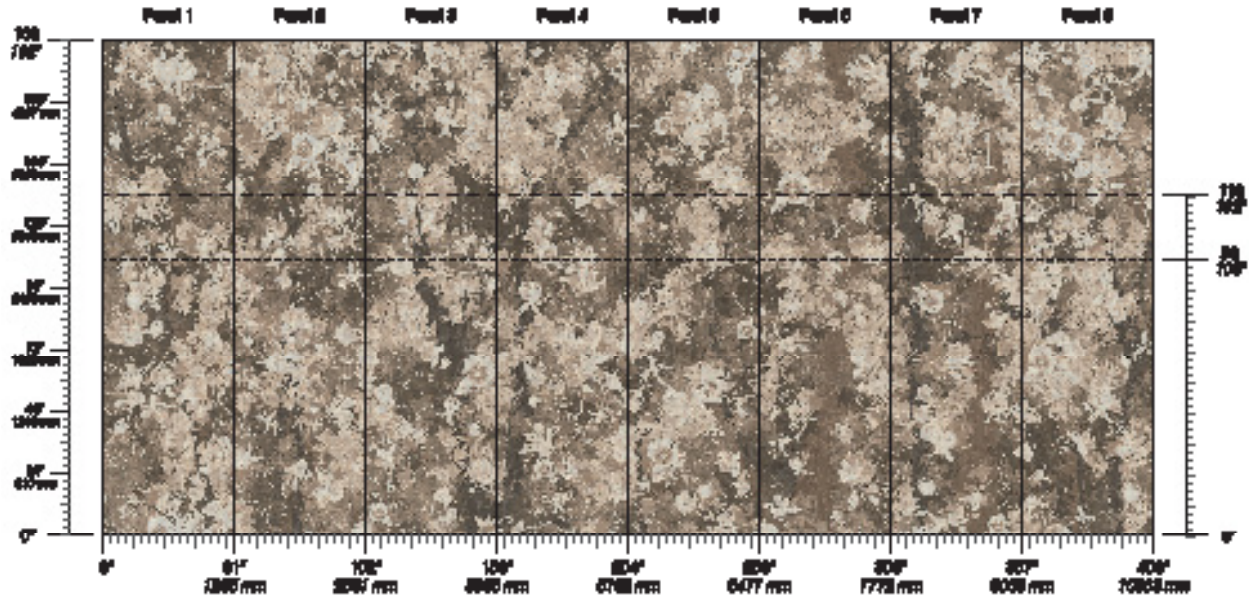

Unami Magnolia

Suitable for residential and commercial projects

COLOR
Magnolia

ITEM
7244

CONTENT
Type II Vinyl

PANEL WIDTH
51" / 1295 mm trimmed

PANEL HEIGHT
108" / 2743 mm base
132" / 3353 mm standard
192" / 4877 mm extended

REPEAT
Non-repeating

STOCK
Made to order

LEAD TIME
4 weeks to print

MINIMUM
1 panel

PRICE
Available upon request

ORIGIN
USA

DETAILS
Custom options available

MAINTENANCE
Water-based cleanser

ENVIRONMENTAL
Low VOC
Cadmium & Lead Free

SPECS
Commercial Vinyl Face
Non-Woven Backing
13.33 oz/yd²
457 g/m²
Smooth Muted Metallic Texture

TESTING
ASTM E84 Adhered Class A
CAN/ULC-S102
EN 15102 Class B, s2

DISCLAIMER
Refer to our website to see the full mural artwork. Reference the physical sample for color and texture. Panel maps represent mural artwork only.