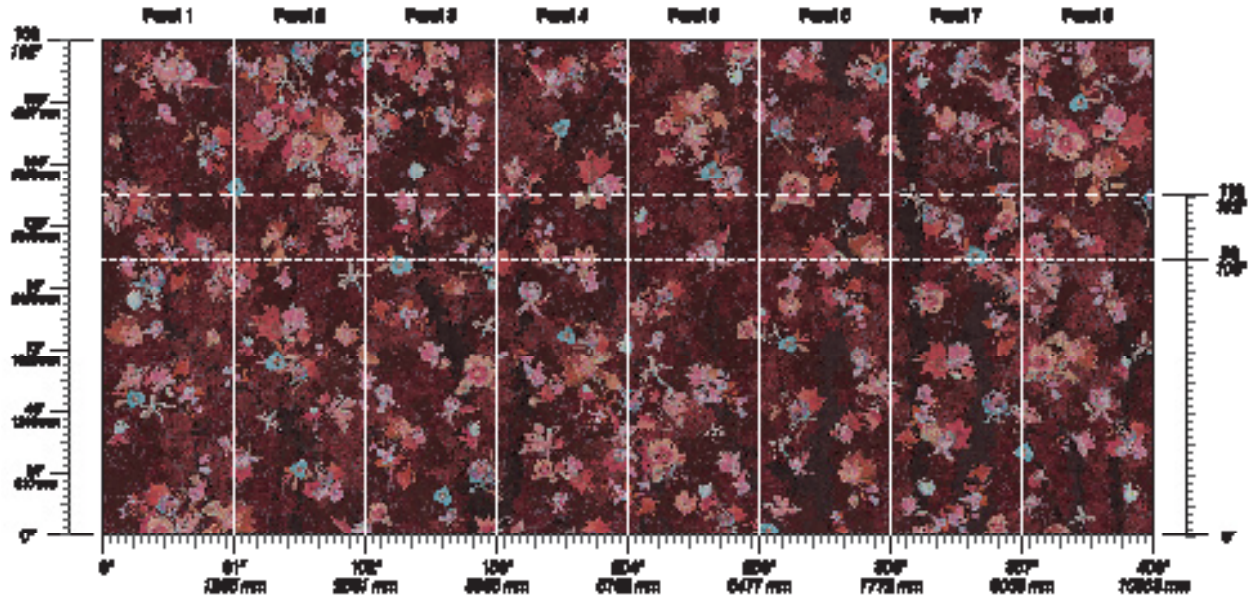

Unami Bloodroot

Suitable for residential and commercial projects

COLOR

Bloodroot

REPEAT

Non-repeating

DETAILS

Custom options available

TESTING

ASTM E84 Adhered Class A
CAN/ULC-S102

ITEM

7241

STOCK

Made to order

MAINTENANCE

Water-based cleanser

EN 15102 Class B, s2

CONTENT

Type II Vinyl

LEAD TIME

4 weeks to print

ENVIRONMENTAL

Low VOC
Cadmium & Lead Free

DISCLAIMER

Refer to our website to see the full mural artwork. Reference the physical sample for color and texture. Panel maps represent mural artwork only.

PANEL WIDTH

51" / 1295 mm trimmed

MINIMUM

1 panel

SPECS

Commercial Vinyl Face
Non-Woven Backing
13.33 oz/yd²
457 g/m²
Smooth Muted Metallic Texture

PANEL HEIGHT

108" / 2743 mm base
132" / 3353 mm standard
192" / 4877 mm extended

PRICE

Available upon request

ORIGIN

USA