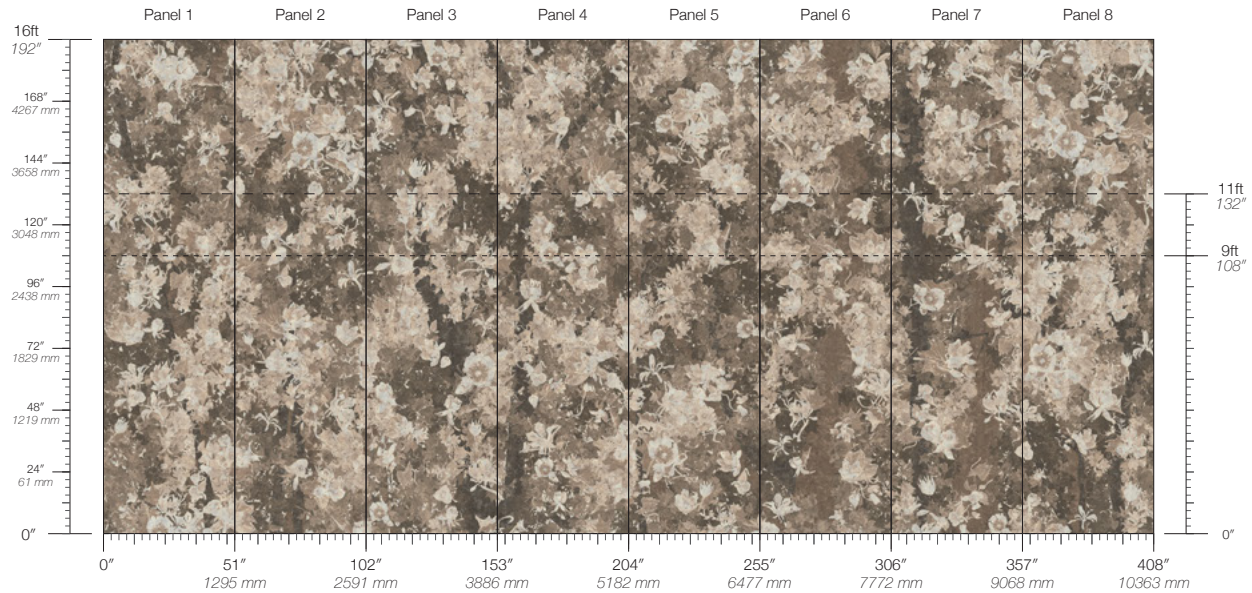

Unami Magnolia

Suitable for residential and commercial projects

COLOR
Magnolia

ITEM
7244

CONTENT
Type II Vinyl

PANEL WIDTH
51" / 1295 mm trimmed

PANEL HEIGHT
108" / 2743 mm base
132" / 3353 mm standard
192" / 4877 mm extended

REPEAT
Non-repeating

STOCK
Made to order

LEAD TIME
4 weeks to print

MINIMUM
1 panel

PRICE
Available upon request

ORIGIN
USA

DETAILS
Custom options available

MAINTENANCE
Water-based cleanser

ENVIRONMENTAL
Low VOC
Cadmium & Lead Free

SPECS
Commercial Vinyl Face
Non-Woven Backing
13.33 oz/yd²
457 g/m²
Smooth Muted Metallic Texture

TESTING
ASTM E84 Adhered Class A
CAN/ULC-S102
EN 15102 Class B, s2

DISCLAIMER
Refer to our website to see the full mural artwork. Reference the physical sample for color and texture. Panel maps represent mural artwork only.