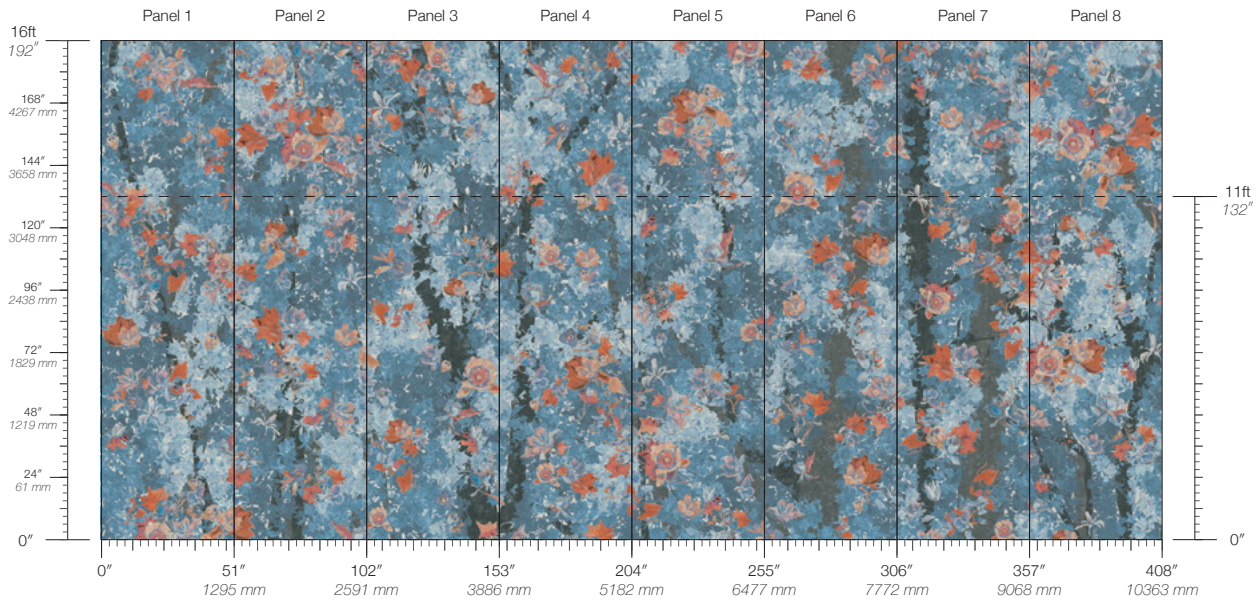

Unami Blossom

Suitable for residential and commercial projects

COLOR
Blossom

ITEM
7242

CONTENT
Type II Vinyl

PANEL WIDTH
51" / 1295 mm trimmed

PANEL HEIGHT
132" / 3353 mm standard
192" / 4877 mm extended

REPEAT
Non-repeating

STOCK
Made to order

LEAD TIME
4 weeks to print

MINIMUM
1 panel

PRICE
Available upon request

ORIGIN
USA

DETAILS
Custom options available

ENVIRONMENTAL
Low VOC
Cadmium & Lead Free
Formulation

SPECS
Commercial Vinyl face
Non-woven backing
20 oz per linear yard
620 g per linear meter
Smooth muted metallic texture

TESTING
(US) ASTM E84 Adhered Class A
(EU) EN 15102 Class B, s2
(CN) CAN/ULC-S102.2 Class A
CCC-W-408D Type II
WA Specification W-101 Type II
NFPA 286 Corner Burn Test Class A

MAINTENANCE
Water-based cleanser

CONTACT
sales@calicowallpaper.com
+1 718 243 1705
57 Lispernard Street
New York, NY 10013 USA

DISCLAIMER
Refer to our website to see the full mural artwork. Reference the physical sample for color and texture. Panel maps represent mural artwork only.