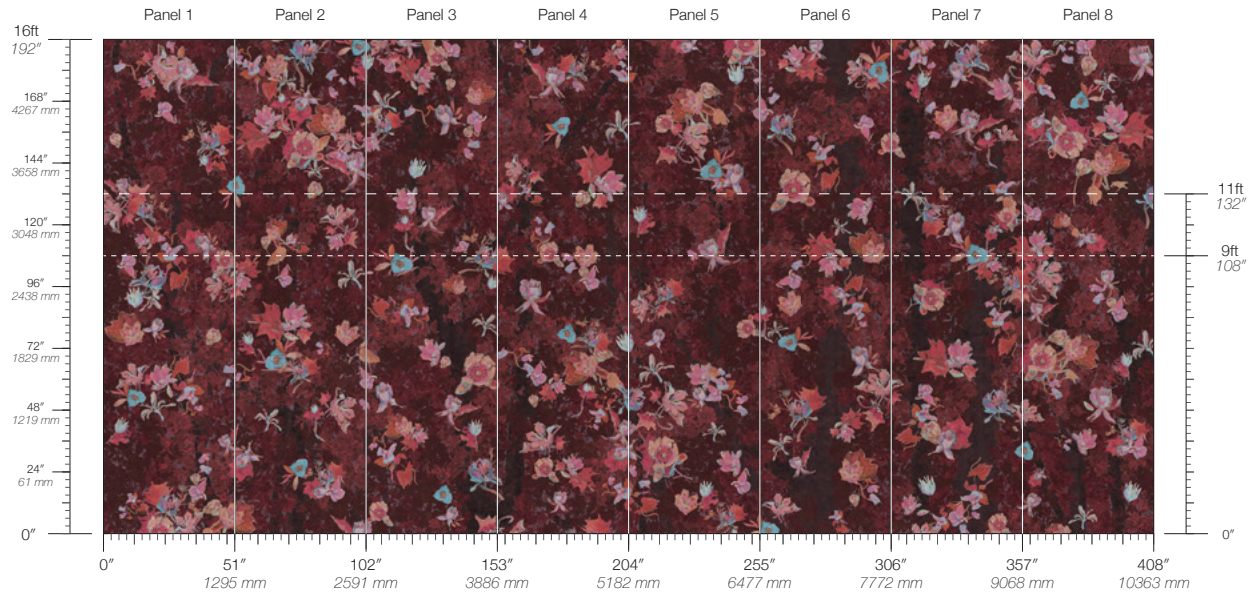

Unami Bloodroot

Suitable for residential and commercial projects

COLOR

Bloodroot

REPEAT

Non-repeating

DETAILS

Custom options available

TESTING

ASTM E84 Adhered Class A
CAN/ULC-S102

ITEM

7241

STOCK

Made to order

MAINTENANCE

Water-based cleanser

EN 15102 Class B, s2

CONTENT

Type II Vinyl

LEAD TIME

4 weeks to print

ENVIRONMENTAL

Low VOC
Cadmium & Lead Free

DISCLAIMER

Refer to our website to see the full mural artwork. Reference the physical sample for color and texture. Panel maps represent mural artwork only.

PANEL WIDTH

51" / 1295 mm trimmed

MINIMUM

1 panel

SPECS

Commercial Vinyl Face
Non-Woven Backing
13.33 oz/yd²
457 g/m²
Smooth Muted Metallic Texture

PANEL HEIGHT

108" / 2743 mm base
132" / 3353 mm standard
192" / 4877 mm extended

PRICE

Available upon request

ORIGIN

USA