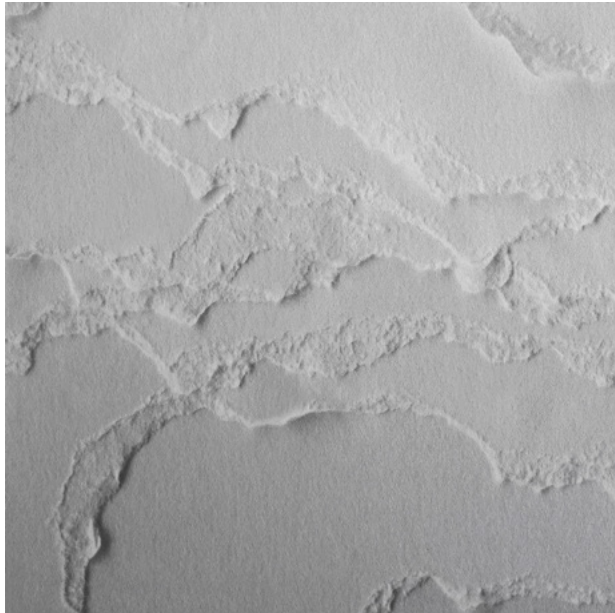

Calico

TOPOGRAPHIES

Tear Sheet

Topographies hand-torn paper reveals a stepped topography.

DESERT

GLACIER

HAZE

WINTER

Topographies Glacier

Suitable for residential and commercial projects

COLOR
Glacier

STOCK
Made to order

ENVIRONMENTAL
Low VOC

MAINTENANCE
Water-based cleanser

ITEM
2202

LEAD TIME
4 weeks to print

SPecs
Commercial Vinyl face
Polyester/Cotton woven backing
21 oz per linear yard
651 g per linear meter
Dappled surface texture

CONTACT
sales@calicowallpaper.com
+1 718 243 1705
57 Lispenard Street
New York, NY 10013 USA

DISCLAIMER
Refer to our website to see the full mural artwork. Reference the physical sample for color and texture. Panel maps represent mural artwork only.

PANEL HEIGHT
132" / 3353 mm standard
192" / 4877 mm extended