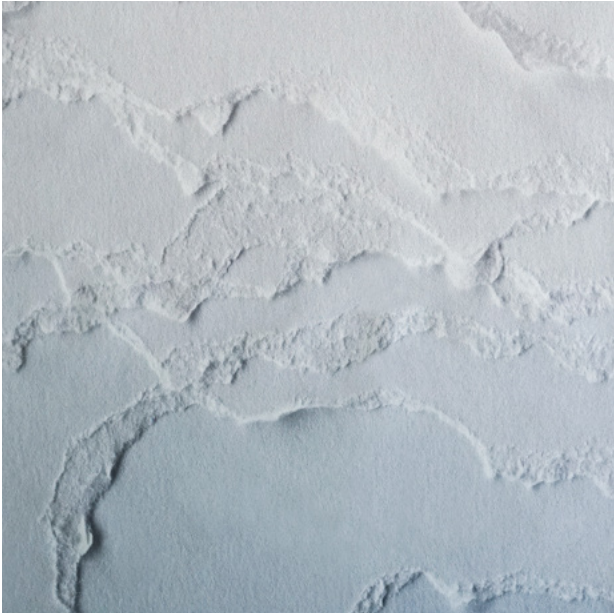

Calico

TOPOGRAPHIES

Tear Sheet

Topographies hand-torn paper reveals a stepped topography.

DESERT

GLACIER

HAZE

WINTER

Topographies Glacier

Suitable for residential and commercial projects

COLOR

Glacier

REPEAT

Non-repeating

DETAILS

Custom options available

SPECS

Commercial Vinyl Face
Polyester/Cotton Woven Backing
14 oz/yd²
475 g/m²
Dappled Surface Texture

ORIGIN

USA