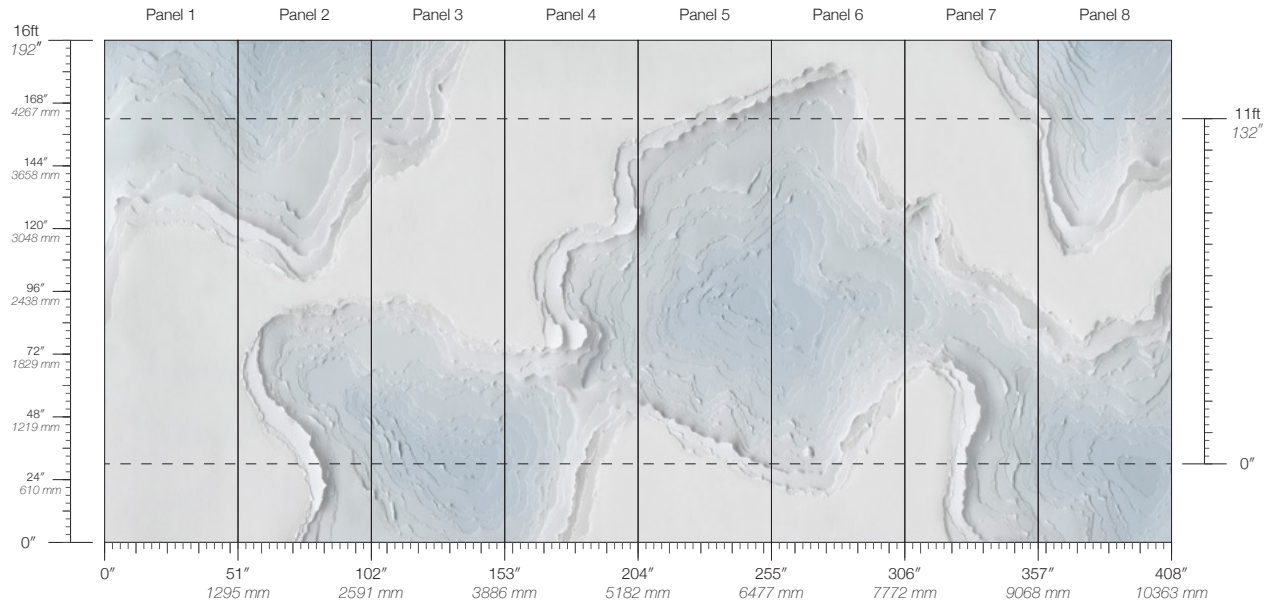

Calico

TOPOGRAPHIES

Tear Sheet

Topographies hand-torn paper reveals a stepped topography.

DESERT

GLACIER

HAZE

WINTER

Topographies Glacier

Suitable for residential and commercial projects

COLOR
Glacier

STOCK
Made to order

ENVIRONMENTAL
Low VOC

MAINTENANCE
Water-based cleanser

ITEM
2202

LEAD TIME
4 weeks to print

CONTENT
Type II Vinyl

MINIMUM
1 panel

PANEL WIDTH
51" / 1295 mm trimmed

PRICE
Available upon request

TESTING
(US) ASTM E84 Adhered Class A
(EU) EN 15102 Class B, s2
CCC-W-408D Type II
WA Specification W-101 Type II
NFPA 286 Corner Burn Test Class A

DISCLAIMER
Refer to our website to see the full mural artwork. Reference the physical sample for color and texture. Panel maps represent mural artwork only.

PANEL HEIGHT
132" / 3353 mm standard
192" / 4877 mm extended