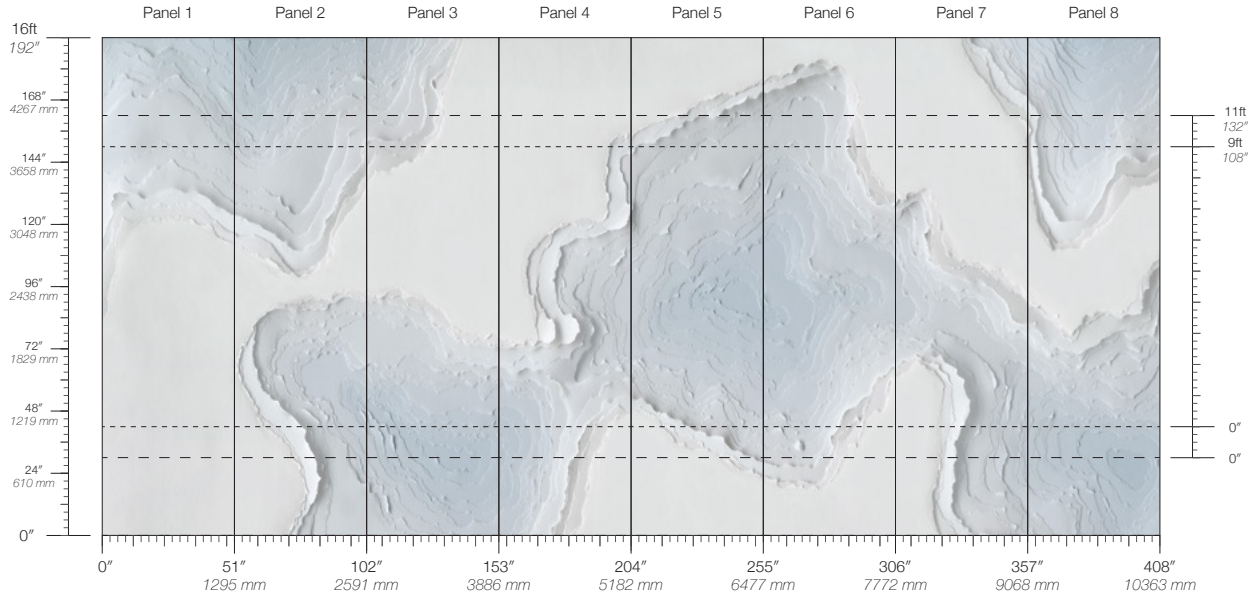

Calico

TOPOGRAPHIES

Tear Sheet

Topographies hand-torn paper reveals a stepped topography.

DESERT

GLACIER

HAZE

WINTER

Topographies Glacier

Suitable for residential and commercial projects

COLOR

Glacier

REPEAT

Non-repeating

DETAILS

Custom options available

CONTENT

Type II Vinyl

LEAD TIME

4 weeks to print

ENVIRONMENTAL

HPD Available
Low VOC

DISCLAIMER

Refer to our website to see the full mural artwork. Reference the physical sample for color and texture. Panel maps represent mural artwork only.

PANEL WIDTH

51" / 1295 mm trimmed

MINIMUM

1 panel

PANEL HEIGHT

108" / 2743 mm base
132" / 3353 mm standard
192" / 4877 mm extended

PRICE

Available upon request