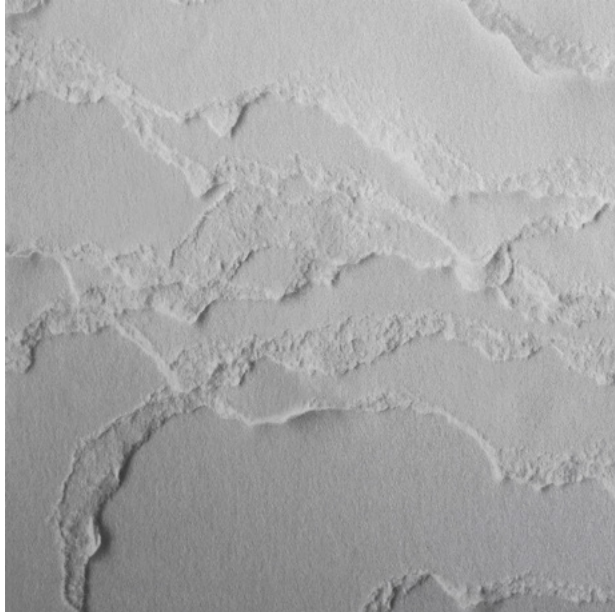

Calico

TOPOGRAPHIES

Tear Sheet

Topographies hand-torn paper reveals a stepped topography.

DESERT

GLACIER

HAZE

WINTER

Topographies Glacier

Suitable for residential and commercial projects

COLOR

Glacier

REPEAT

Non-repeating

DETAILS

Custom options available

SPECS

Commercial Vinyl Face
Polyester/Cotton Woven Backing
14 oz/yd²
475 g/m²
Dappled Surface Texture

ORIGIN

USA