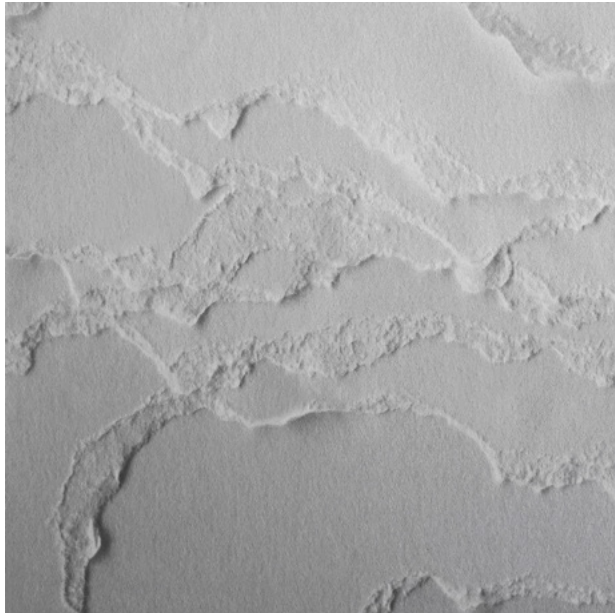

Calico

TOPOGRAPHIES

Tear Sheet

Topographies hand-torn paper reveals a stepped topography.

DESERT

GLACIER

HAZE

WINTER

Topographies Desert

Suitable for residential and commercial projects

COLOR

Desert

STOCK

Made to order

ENVIRONMENTAL

Low VOC

MAINTENANCE

Water-based cleanser

ITEM

2201

LEAD TIME

4 weeks to print

SPECS

Commercial Vinyl face
Polyester/Cotton woven backing
21 oz per linear yard
651 g per linear meter
Dappled surface texture