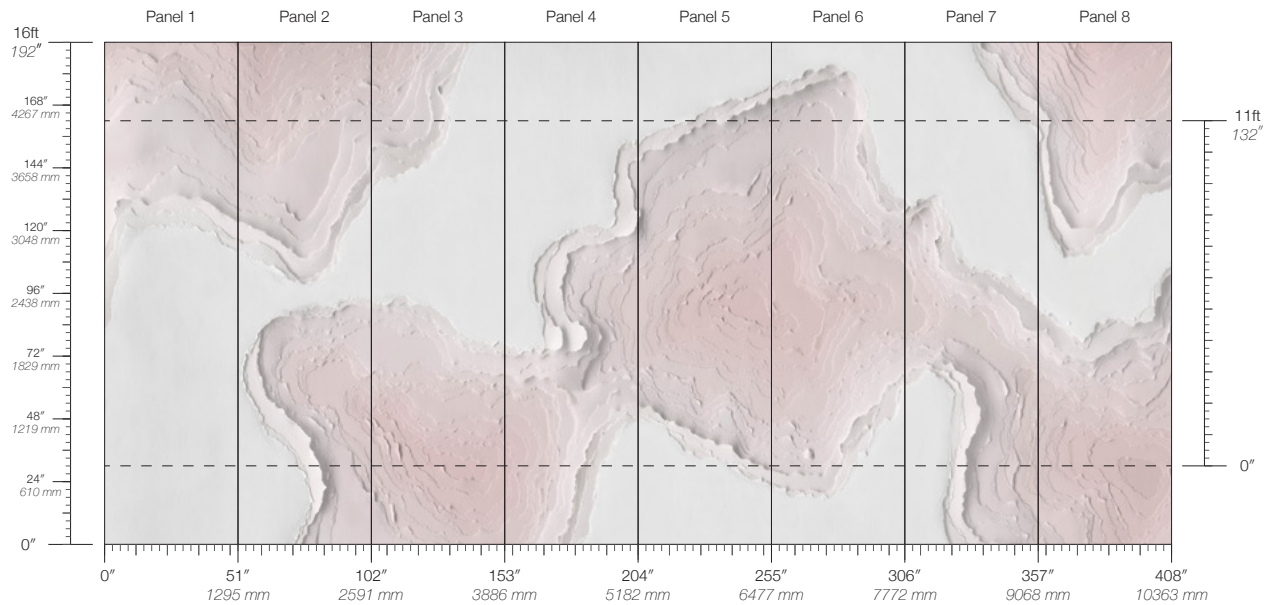

Topographies Desert

Suitable for residential and commercial projects

COLOR

Desert

STOCK

Made to order

ENVIRONMENTAL

Low VOC

MAINTENANCE

Water-based cleanser

ITEM

2201

LEAD TIME

4 weeks to print

SPECS

Commercial Vinyl face
Polyester/Cotton woven backing
21 oz per linear yard
651 g per linear meter
Dappled surface texture

CONTACT

sales@calicowallpaper.com
+1 718 243 1705
57 Lispenard Street
New York, NY 10013 USA

CONTENT

Type II Vinyl

MINIMUM

1 panel

PANEL WIDTH

51" / 1295 mm trimmed

PRICE

Available upon request

TESTING

(US) ASTM E84 Adhered Class A
(EU) EN 15102 Class B, s2
CCC-W-408D Type II
WA Specification W-101 Type II
NFPA 286 Corner Burn Test Class A

DISCLAIMER

Refer to our website to see the full mural artwork. Reference the physical sample for color and texture. Panel maps represent mural artwork only.

PANEL HEIGHT

132" / 3353 mm standard
192" / 4877 mm extended

ORIGIN

USA

DETAILS

Custom options available

REPEAT

Non-repeating