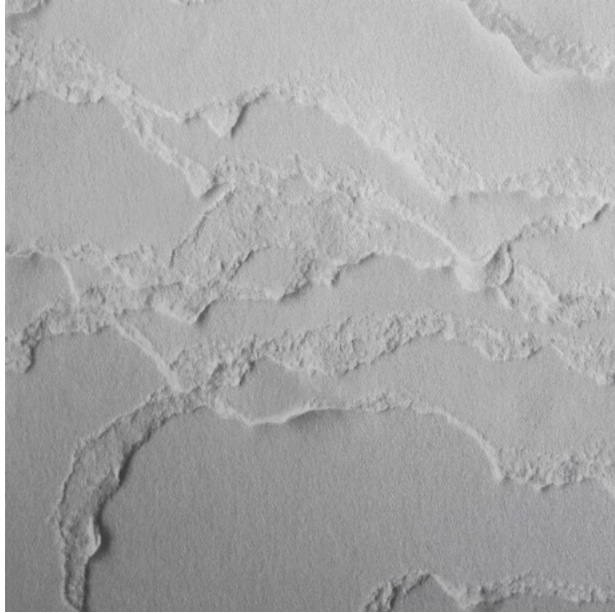

# TOPOGRAPHIES

Tear Sheet

# Topographies hand-torn paper reveals a stepped topography.

DESERT

GLACIER

HAZE

WINTER

**ITEM**  
2203

**MINIMUM**  
1 panel

**LEAD TIME**  
4 weeks to print

**CONTENT**  
Type II Vinyl

**MAINTENANCE**  
Water-based cleanser

**ORIGIN**  
USA

**DISCLAIMER**  
Panel maps represent mural artwork only. Reference the physical sample for color and texture.