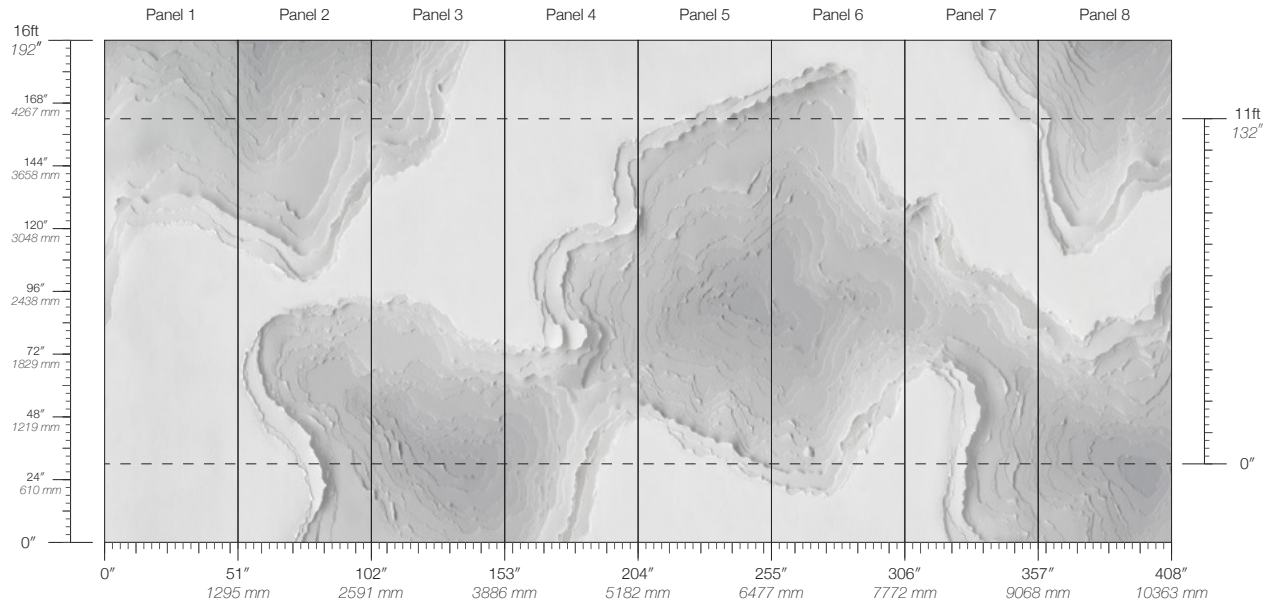

Topographies Haze

Suitable for residential and commercial projects

COLOR
Haze

STOCK
Made to order

REPEAT
Non-repeating

CONTACT
sales@calicowallpaper.com
+1 718 243 1705
57 Lispenard Street
New York, NY 10013 USA

ITEM
2203

MINIMUM
1 panel

LEAD TIME
4 weeks to print

CONTENT
Type II Vinyl

MAINTENANCE
Water-based cleanser

ORIGIN
USA

DISCLAIMER
Panel maps represent mural artwork only. Reference the physical sample for color and texture.

PANEL WIDTH
51" / 1295 mm trimmed

FLAMMABILITY
ASTM E84 Adhered Class A

DETAILS
Custom options available

PANEL HEIGHT
132" / 3353 mm standard
192" / 4877 mm extended

PRICE
Available upon request