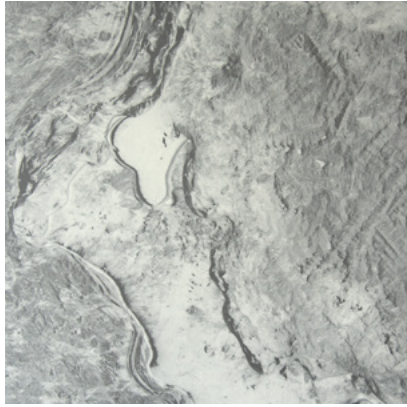

Calico

TERRA

Tear Sheet

Terra is inspired by the metaphysical qualities of lead.

AETHER

ALUM

ASTRA

COMET

Non-repeating

DETAILS

Custom options available

DISCLAIMER

Refer to our website to see the full mural artwork. Reference the physical sample for color and texture. Panel maps represent mural artwork only.

ITEM

100% Cellulose Fiber

8.5 oz/yd²

289 g/m²

Smooth Surface Texture

PANEL HEIGHT

108" / 2743 mm base

132" / 3353 mm standard

192" / 4877 mm extended