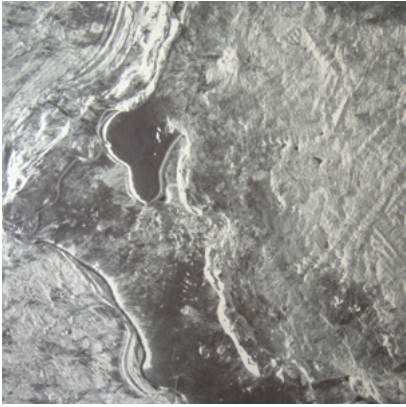

Calico

TERRA

Tear Sheet

Terra is inspired by the metaphysical qualities of lead.

AETHER

ALUM

ASTRA

COMET

Non-repeating

DETAILS

Custom options available

DISCLAIMER

Refer to our website to see the full mural artwork. Reference the physical sample for color and texture. Panel maps represent mural artwork only.

ITEM