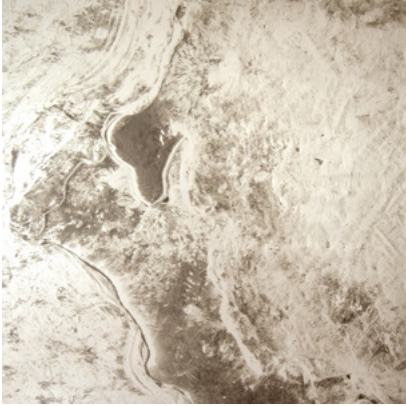

Calico

TERRA

Tear Sheet

Terra is inspired by the metaphysical qualities of lead.

AETHER

ALUM

ASTRA

COMET

Non-repeating

DETAILS

Custom options available

DISCLAIMER

Refer to our website to see the full mural artwork. Reference the physical sample for color and texture. Panel maps represent mural artwork only.

ITEM