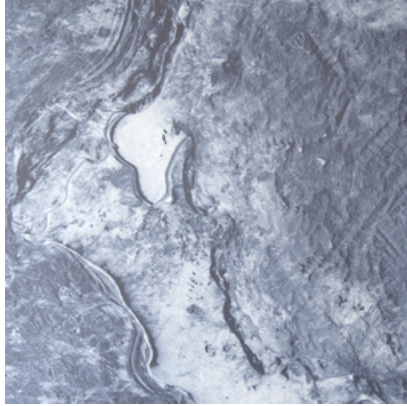

Calico

TERRA

Tear Sheet

Terra is inspired by the metaphysical qualities of lead.

AETHER

ALUM

ASTRA

COMET

100% Cellulose Fiber

8.5 oz/yd²

289 g/m²

Smooth Surface Texture

PANEL HEIGHT

108" / 2743 mm base

132" / 3353 mm standard

192" / 4877 mm extended