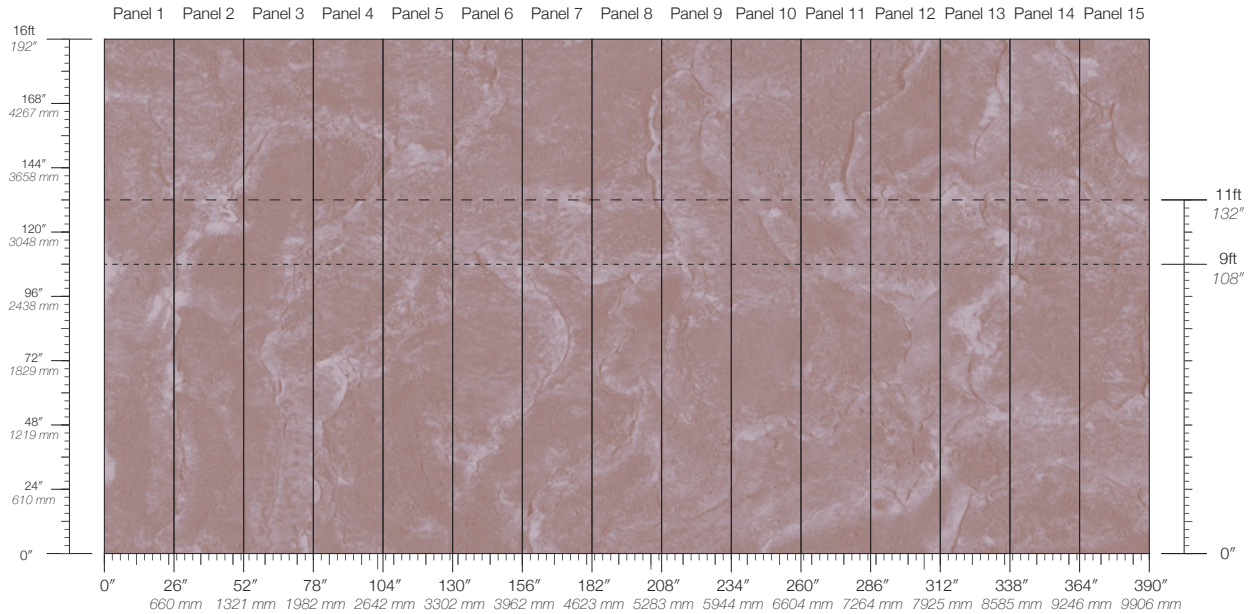

Terra Astra

Suitable for residential and some commercial projects

COLOR

Astra

REPEAT

Non-repeating

DETAILS

Custom options available

DISCLAIMER

Refer to our website to see the full mural artwork. Reference the physical sample for color and texture. Panel maps represent mural artwork only.

ITEM

3910

STOCK

Made to order

MAINTENANCE

Water-based cleanser

CONTENT

Clay-Coated Paper

LEAD TIME

4 weeks to print

ENVIRONMENTAL

FSC Certified Content

PANEL WIDTH

26" / 660 mm trimmed

MINIMUM

1 panel

SPECS

100% Cellulose Fiber

8.5 oz/yd²

289 g/m²

Smooth Surface Texture

PANEL HEIGHT

108" / 2743 mm base

132" / 3353 mm standard

192" / 4877 mm extended

PRICE

Available upon request

ORIGIN

USA

TESTING

ASTM E84 Adhered Class A