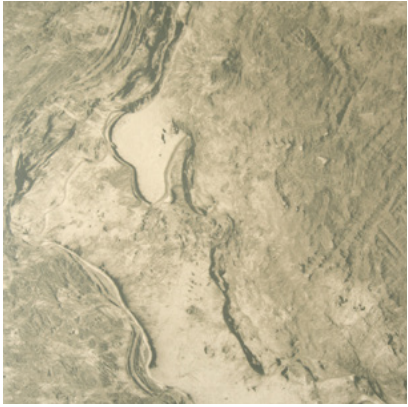

Calico

TERRA

Tear Sheet

Terra is inspired by the metaphysical qualities of lead.

AETHER

ALUM

ASTRA

COMET

ELEMENT

MATTER

NITRE

Terra Astra

Suitable for residential and some commercial projects

COLOR

Astra

REPEAT

Non-repeating

DETAILS

Custom options available

DISCLAIMER

Refer to our website to see the full mural artwork. Reference the physical sample for color and texture. Panel maps represent mural artwork only.

ITEM

100% Cellulose Fiber

8.5 oz/yd²

289 g/m²

Smooth Surface Texture

PANEL HEIGHT

108" / 2743 mm base

132" / 3353 mm standard

192" / 4877 mm extended