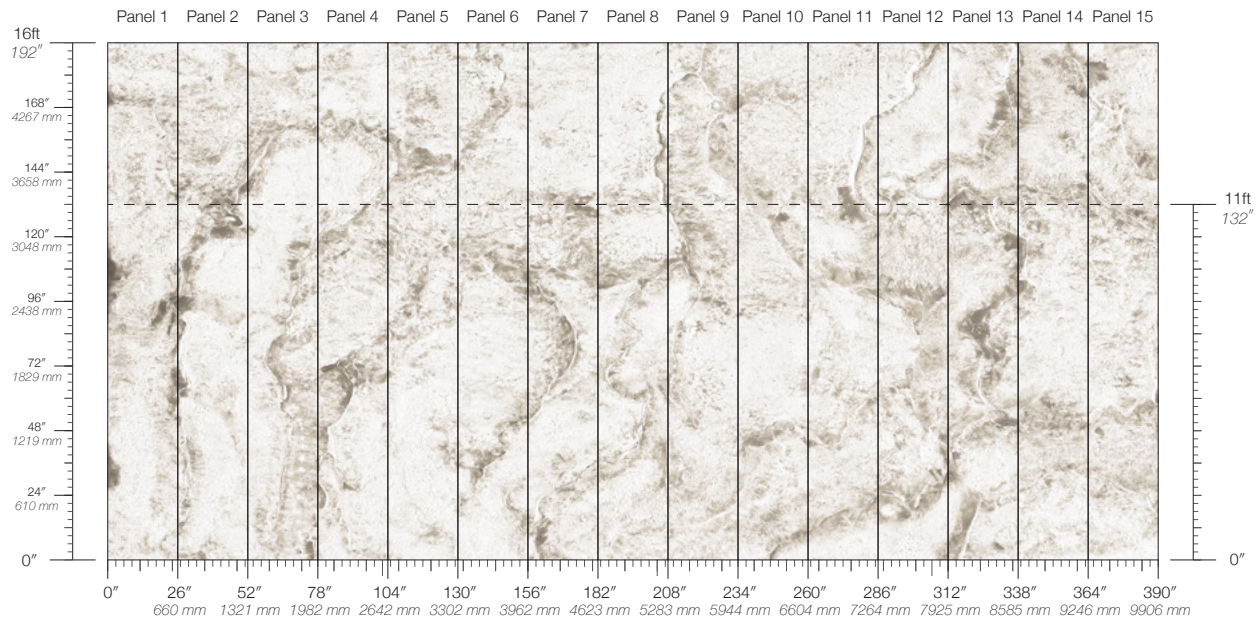

Terra Alum

Suitable for residential and some commercial projects

COLOR
Alum

STOCK
Made to order

MAINTENANCE
Water-based cleanser

CONTACT
sales@calicowallpaper.com
+1 718 243 1705
57 Lispenard Street
New York, NY 10013 USA

ITEM
3909

LEAD TIME
4 weeks to print

ENVIRONMENTAL
FSC Certified Content

CONTENT
Clay-Coated Paper

MINIMUM
1 panel

SPECS
100% Cellulose face
Non-woven backing
7.1 oz per linear yard
117 g per linear meter
Smooth pearlescent surface texture

DISCLAIMER
Refer to our website to see the full mural artwork. Reference the physical sample for color and texture. Panel maps represent mural artwork only.

PANEL WIDTH
26" / 661 mm trimmed

PRICE
Available upon request

PANEL HEIGHT
132" / 3353 mm standard
192" / 4877 mm extended

ORIGIN
USA

TESTING
(US) ASTM E84 Adhered Class A

REPEAT
Non-repeating

DETAILS
Custom options available