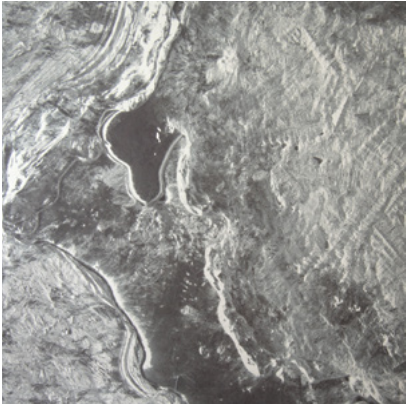

Calico

TERRA

Tear Sheet

Terra is inspired by the metaphysical qualities of lead.

AETHER

ALUM

ASTRA

COMET

SPECS
100% Cellulose face
Non-woven backing
7.1 oz per linear yard
117 g per linear meter
Smooth pearlescent surface texture

DISCLAIMER
Refer to our website to see the full mural artwork. Reference the physical sample for color and texture. Panel maps represent mural artwork only.