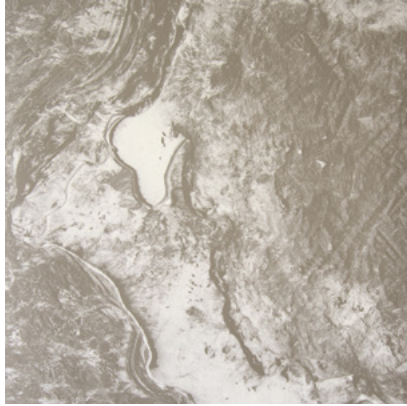

Terra is inspired by the metaphysical qualities of lead.

NITRE