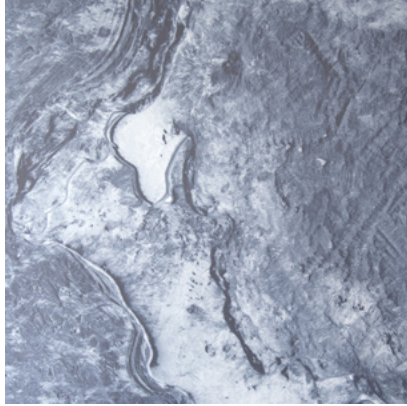

Calico

TERRA

Tear Sheet

Terra is inspired by the metaphysical qualities of lead.

AETHER

ALUM

ASTRA

COMET

SPECS
100% Cellulose face
Non-woven backing
7.1 oz per linear yard
117 g per linear meter
Smooth pearlescent surface texture

DISCLAIMER
Refer to our website to see the full mural artwork. Reference the physical sample for color and texture. Panel maps represent mural artwork only.