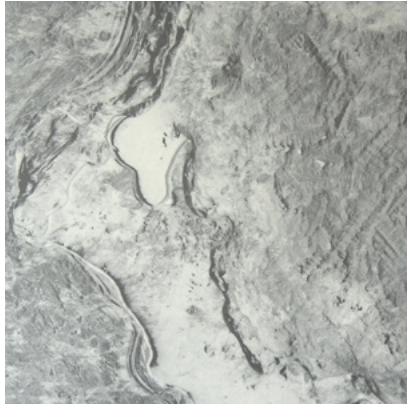

Calico

TERRA

Tear Sheet

Terra is inspired by the metaphysical qualities of lead.

AETHER

ALUM

ASTRA

COMET

SPECS
100% Cellulose face
Non-woven backing
7.1 oz per linear yard
117 g per linear meter
Smooth pearlescent surface texture

DISCLAIMER
Refer to our website to see the full mural artwork. Reference the physical sample for color and texture. Panel maps represent mural artwork only.

PANEL WIDTH
26" / 661 mm trimmed

PRICE
Available upon request

PANEL HEIGHT
132" / 3353 mm standard
192" / 4877 mm extended

ORIGIN
USA

TESTING
(US) ASTM E84 Adhered Class A

REPEAT
Non-repeating

DETAILS
Custom options available