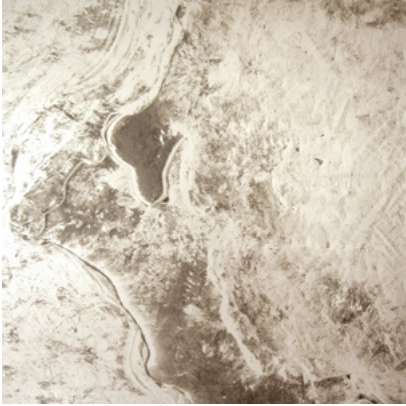

Calico

TERRA

Tear Sheet

Terra is inspired by the metaphysical qualities of lead.

AETHER

ALUM

ASTRA

COMET

SPECS
100% Cellulose face
Non-woven backing
7.1 oz per linear yard
117 g per linear meter
Smooth pearlescent surface texture

DISCLAIMER
Refer to our website to see the full mural artwork. Reference the physical sample for color and texture. Panel maps represent mural artwork only.