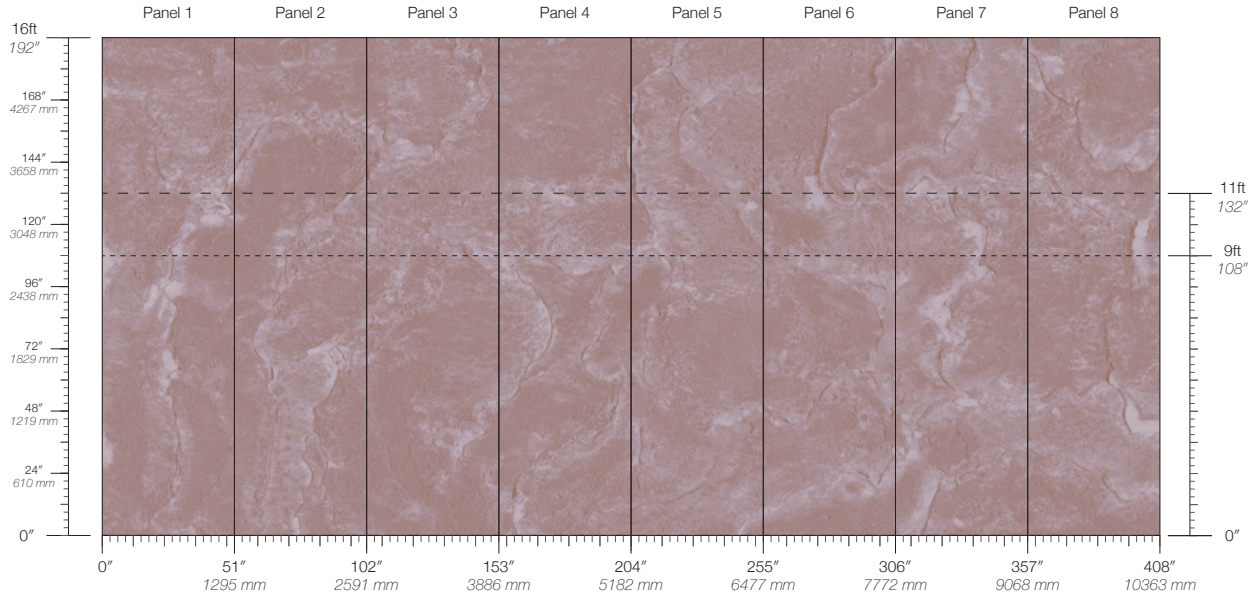

Terra Astra

Suitable for residential and commercial projects

COLOR

Astra

ITEM

3903

CONTENT

Type II PVC-Free

PANEL WIDTH

51" / 1295 mm trimmed

PANEL HEIGHT

108" / 2743 mm base
132" / 3353 mm standard
192" / 4877 mm extended

REPEAT

Non-repeating

STOCK

Made to order

LEAD TIME

4 weeks to print

MINIMUM

1 panel

PRICE

Available upon request

ORIGIN

USA

DETAILS

Custom options available

MAINTENANCE

Water-based cleanser

ENVIRONMENTAL

EPD & HPD Available
Declare Label
Red List Free
Low VOC
Contributes to LEED v4
31% Recycled Content

SPECS

Polyester/Natural Fiber Face
Fabric Backing
9.3 oz/yd²
315.3 g/m²
Smooth Surface Texture

TESTING

ASTM E84 Adhered Class A
CAN/ULC-S102
CDPH CA Section 01350

DISCLAIMER

Refer to our website to see the full mural artwork. Reference the physical sample for color and texture. Panel maps represent mural artwork only.