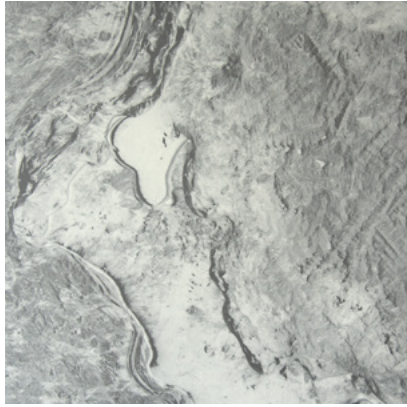

Calico

TERRA

Tear Sheet

Terra is inspired by the metaphysical qualities of lead.

AETHER

ALUM

ASTRA

COMET

3903

CONTENT

Type II PVC-Free

PANEL WIDTH

51" / 1295 mm trimmed

PANEL HEIGHT

108" / 2743 mm base
132" / 3353 mm standard
192" / 4877 mm extended

REPEAT