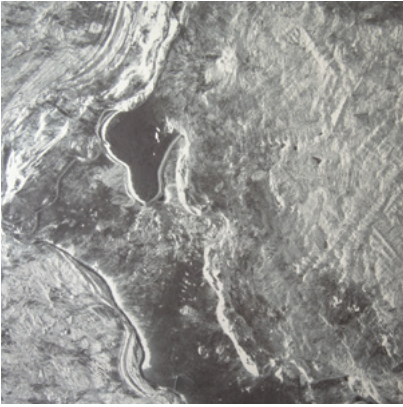

Calico

TERRA

Tear Sheet

Terra is inspired by the metaphysical qualities of lead.

AETHER

ALUM

ASTRA

COMET

3903

CONTENT

Type II PVC-Free

PANEL WIDTH

51" / 1295 mm trimmed

PANEL HEIGHT

108" / 2743 mm base
132" / 3353 mm standard
192" / 4877 mm extended

REPEAT