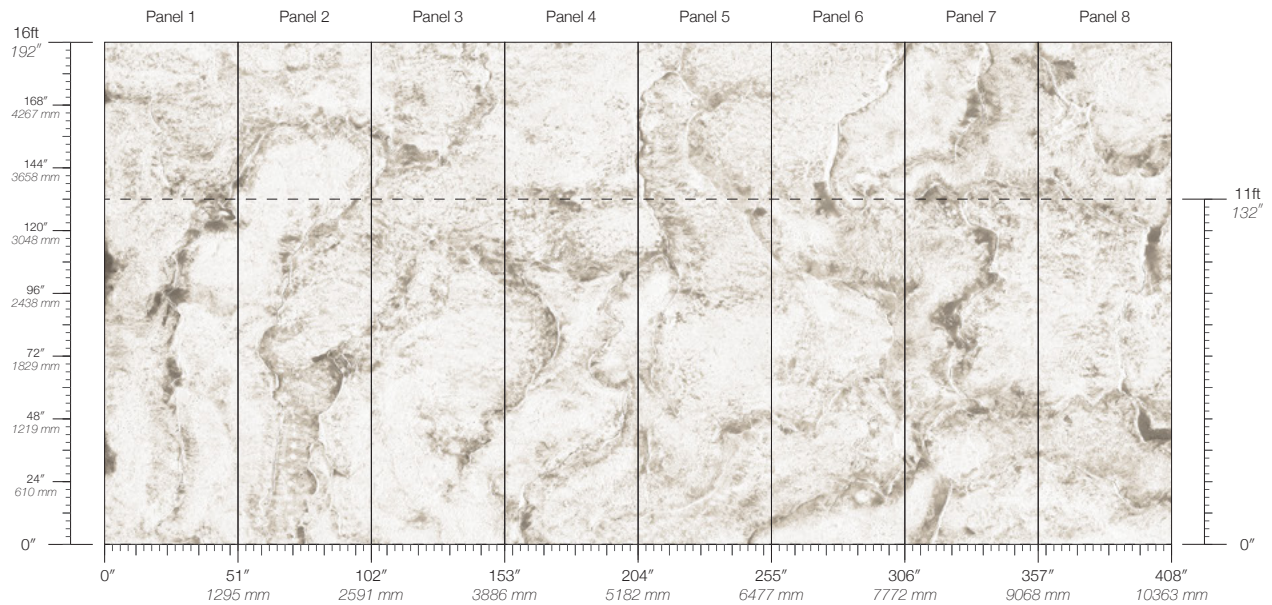

ELEMENT

MATTER

NITRE

Terra Alum

Suitable for residential and commercial projects

COLOR
Alum

ITEM
3902

CONTENT
Type II Vinyl

PANEL WIDTH
51" / 1295 mm trimmed

PANEL HEIGHT
132" / 3353 mm standard
192" / 4877 mm extended

REPEAT
Non-repeating

STOCK
Made to order

LEAD TIME
4 weeks to print

MINIMUM
1 panel

PRICE
Available upon request