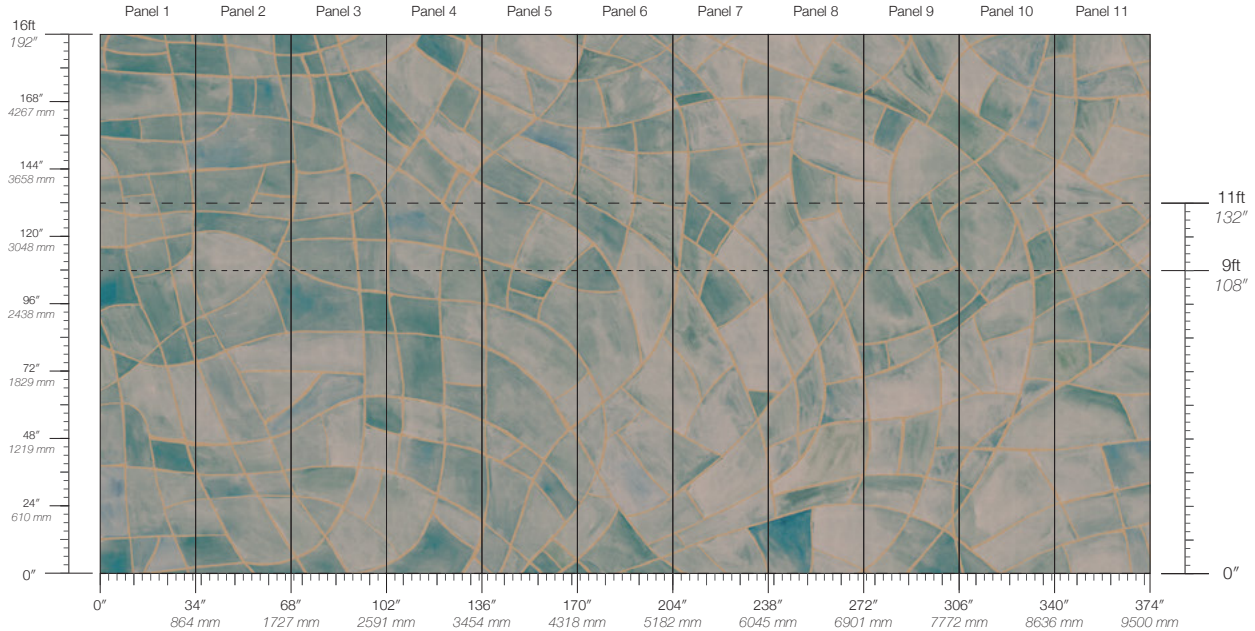

Tapestry Tranquil

Suitable for residential and some commercial projects

COLOR

Tranquil

REPEAT

Non-repeating

DETAILS

Custom options available

TESTING

ASTM E84 Adhered Class A
EN 15102 Class D-s3 / d2

ITEM

6308

STOCK

Made to order

MAINTENANCE

Water-based cleanser

DISCLAIMER

Refer to our website to see the full mural artwork. Reference the physical sample for color and texture. Panel maps represent mural artwork only.

CONTENT

Dutch Metal Leaf

LEAD TIME

4 weeks to print

ENVIRONMENTAL

Formaldehyde Free
Heavy Metal Free
PVC Free

PANEL WIDTH

34" / 864 mm trimmed

MINIMUM

1 panel

SPECS

Paper-Backed Metal Leaf
7.2 oz/yd²
244 g/m²
Smooth Metallic Surface with Hand-Applied Leaf

PANEL HEIGHT

108" / 2743 mm base
132" / 3353 mm standard
192" / 4877 mm extended

PRICE

Available upon request

ORIGIN

USA