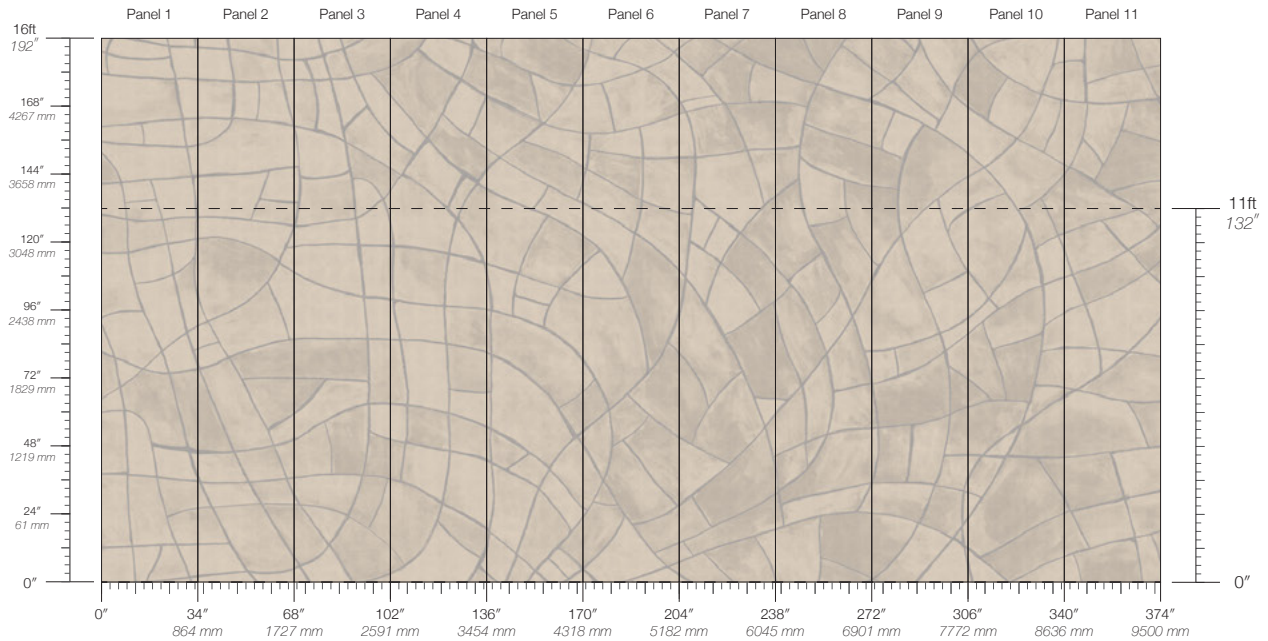

Tapestry Sparkle

Suitable for residential and some commercial projects

COLOR
Sparkle

STOCK
Made to order

REPEAT
Non-repeating

CONTACT
sales@calicowallpaper.com
+1 718 243 1705
57 Lispenard Street
New York, NY 10013 USA

ITEM
6306

MINIMUM
1 panel

LEAD TIME
4 weeks to print

CONTENT
Dutch Metal Leaf

MAINTENANCE
Water-based cleanser

ORIGIN
USA

DISCLAIMER
Panel maps represent mural artwork only. Reference the physical sample for color and texture.

PANEL WIDTH
34" / 864 mm trimmed

FLAMMABILITY
ASTM E84 Adhered Class A

DETAILS
Custom options available

PANEL HEIGHT
132" / 3353 mm standard
192" / 4877 mm extended

ENVIRONMENTAL
Formaldehyde Free,
Heavy Metal Free

PRICE
Available upon request