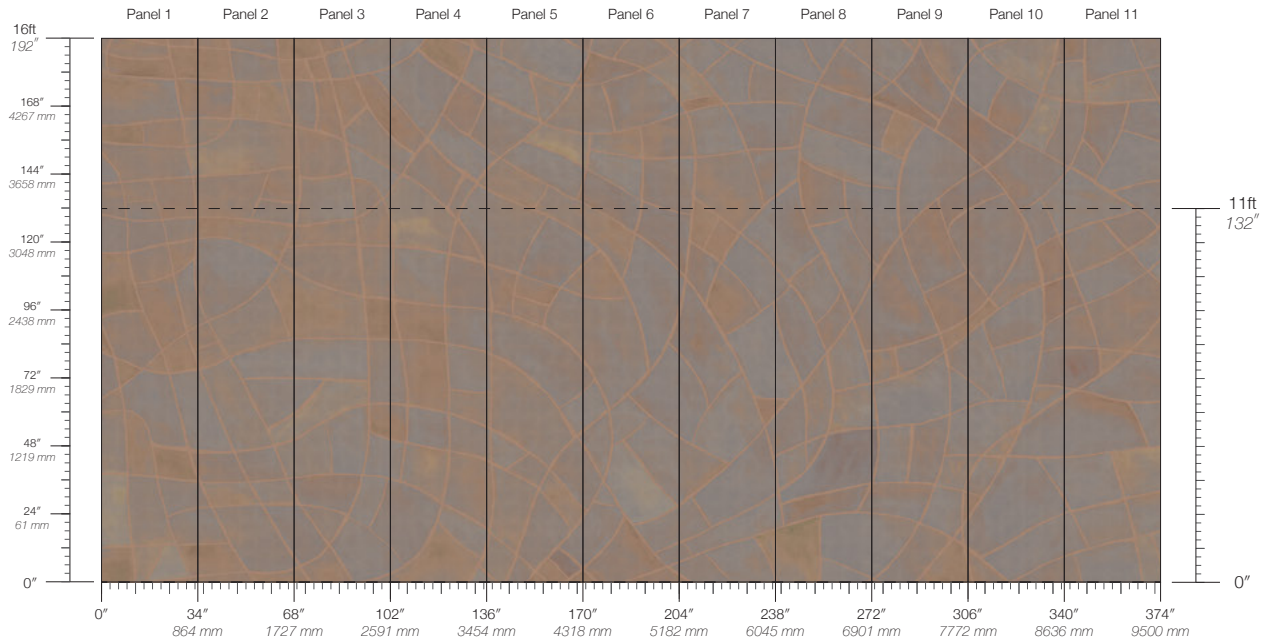

Tapestry Luminary

Suitable for residential and some commercial projects

COLOR

Luminary

ITEM

6303

CONTENT

Dutch Metal Leaf

PANEL WIDTH

34" / 864 mm trimmed

PANEL HEIGHT

132" / 3353 mm standard

192" / 4877 mm extended

REPEAT

Non-repeating

STOCK

Made to order

LEAD TIME

4 weeks to print

MINIMUM

1 panel

PRICE

Available upon request

ORIGIN

USA

DETAILS

Custom options available

MAINTENANCE

Water-based cleanser

ENVIRONMENTAL

Formaldehyde Free

Heavy Metal Free

PVC Free

SPECS

Paper-backed metal leaf

7.2 oz per square yard

244 g per linear meter

Smooth metallic surface with

hand-applied leaf

TESTING

(US) ASTM E84 Adhered Class A

(EU) EN 15102 Class D-s3 / d2

CONTACT

sales@calicowallpaper.com

+1 718 243 1705

57 Lispenard Street

New York, NY 10013 USA

DISCLAIMER

Refer to our website to

see the full mural artwork.

Reference the physical sample

for color and texture. Panel

maps represent mural

artwork only.