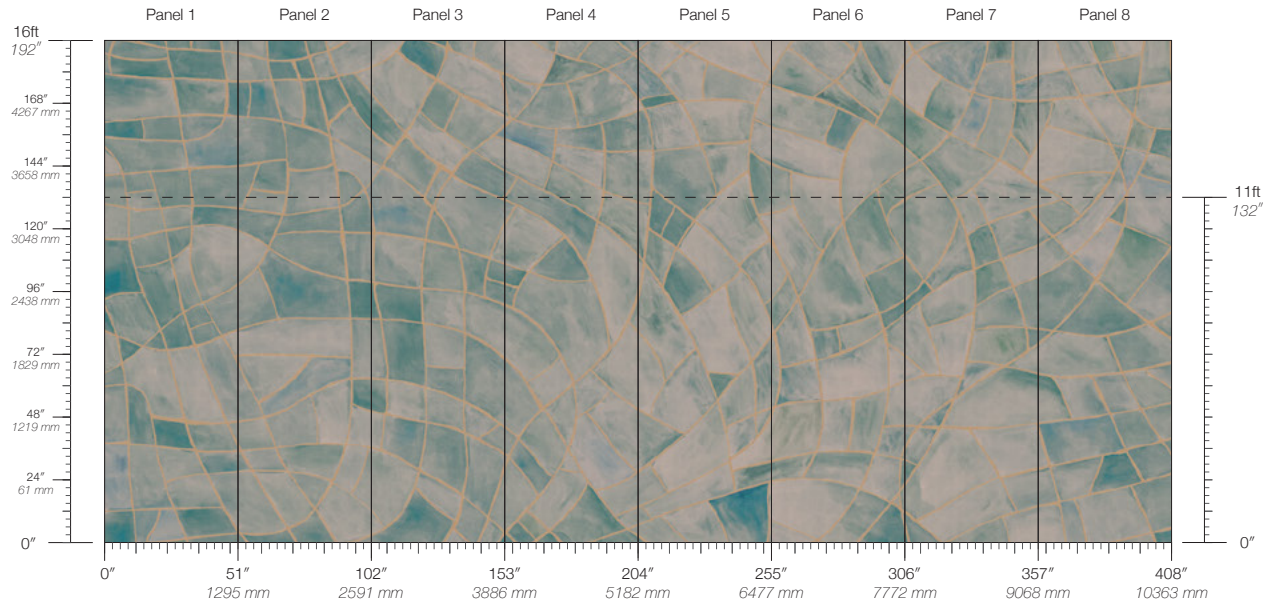

Tapestry Tranquil

Suitable for residential and commercial projects

COLOR
Tranquil

STOCK
Made to order

REPEAT
Non-repeating

CONTACT
sales@calicowallpaper.com
+1 718 243 1705
57 Lispenard Street
New York, NY 10013 USA

ITEM
6316

MINIMUM
1 panel

LEAD TIME
4 weeks to print

CONTENT
Type II Vinyl

MAINTENANCE
Water-based cleanser

ORIGIN
USA

DISCLAIMER
Panel maps represent mural artwork only. Reference the physical sample for color and texture.

PANEL WIDTH
51" / 1295 mm trimmed

FLAMMABILITY
ASTM E84 Adhered Class A

DETAILS
Custom options available

PANEL HEIGHT
132" / 3353 mm standard
192" / 4877 mm extended

ENVIRONMENTAL
Recycled Content, Phthalate Free

PRICE
Available upon request