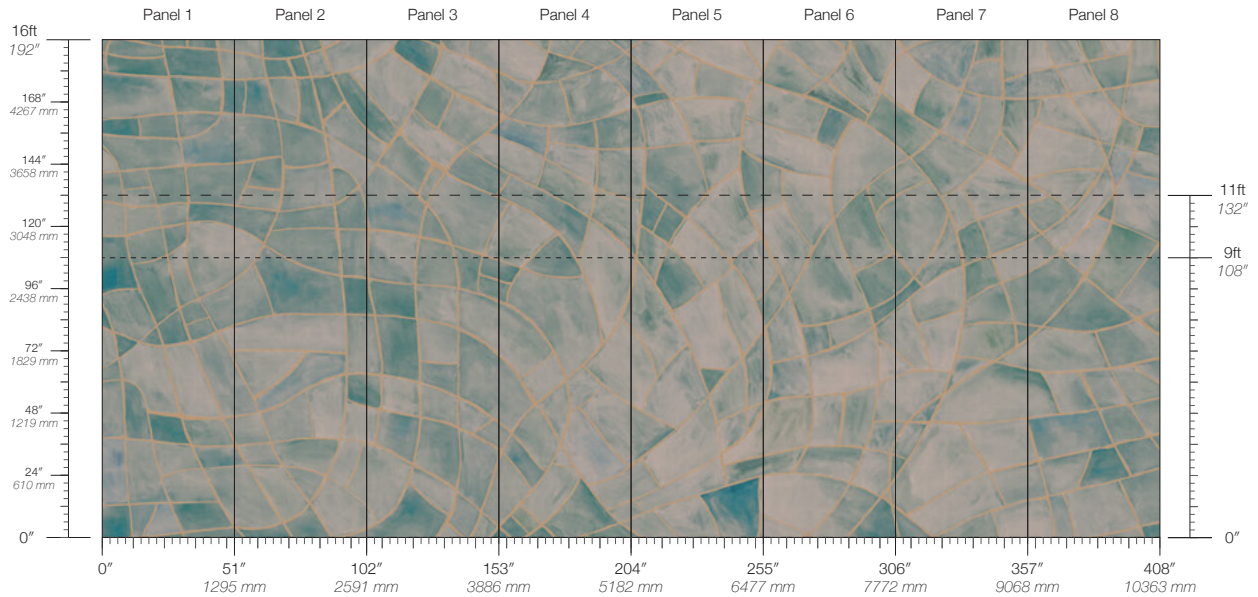

Tapestry Tranquil

Suitable for residential and commercial projects

COLOR

Tranquil

ITEM

6316

CONTENT

Type II Vinyl

PANEL WIDTH

51" / 1295 mm trimmed

PANEL HEIGHT

108" / 2743 mm base
132" / 3353 mm standard
192" / 4877 mm extended

REPEAT

Non-repeating

STOCK

Made to order

LEAD TIME

4 weeks to print

MINIMUM

1 panel

PRICE

Available upon request

ORIGIN

USA

DETAILS

Custom options available

MAINTENANCE

Water-based cleanser

ENVIRONMENTAL

EPD & HPD Available
Low VOC
Contributes to LEED v4
11% Recycled Content
Phthalate Free

SPECS

Commercial Vinyl Face
Non-Woven Backing
13.33 oz/yd²
452 g/m²
Smooth Muted Metallic Texture

TESTING

ASTM E84 Adhered Class A
CAN/ULC-S102
EN 15102 Class B, s2
CDPH CA Section 01350

DISCLAIMER

Refer to our website to see the full mural artwork. Reference the physical sample for color and texture. Panel maps represent mural artwork only.