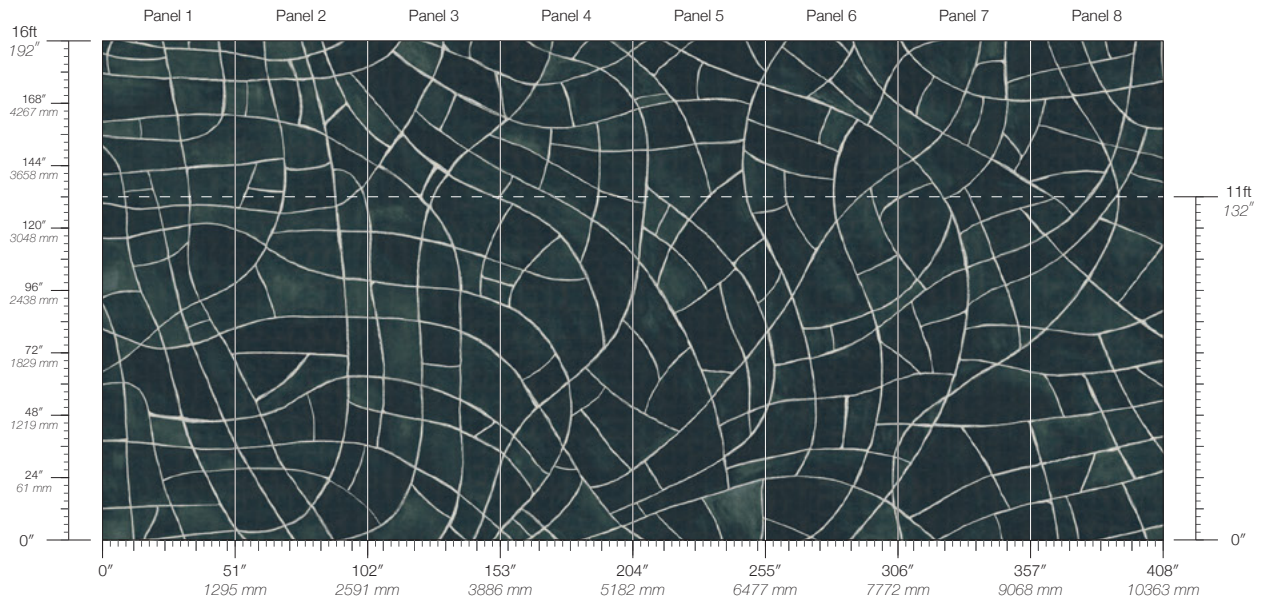

Tapestry Opulence

Suitable for residential and commercial projects

COLOR
Opulence

ITEM
6313

CONTENT
Type II Vinyl

PANEL WIDTH
51" / 1295 mm trimmed

PANEL HEIGHT
132" / 3353 mm standard
192" / 4877 mm extended

REPEAT
Non-repeating

STOCK
Made to order

LEAD TIME
4 weeks to print

MINIMUM
1 panel

PRICE
Available upon request

ORIGIN
USA

DETAILS
Custom options available

ENVIRONMENTAL
Low VOC
Cadmium & Lead Free
Formulation

SPECS
Commercial Vinyl face
Non-woven backing
20 oz per linear yard
620 g per linear meter
Smooth muted metallic texture

TESTING
(US) ASTM E84 Adhered Class A
(EU) EN 15102 Class B, s2
(CN) CAN/ULC-S102.2 Class A
CCC-W-408D Type II
WA Specification W-101 Type II
NFPA 286 Corner Burn Test Class A

MAINTENANCE
Water-based cleanser

CONTACT
sales@calicowallpaper.com
+1 718 243 1705
57 Lispenard Street
New York, NY 10013 USA

DISCLAIMER
Refer to our website to
see the full mural artwork.
Reference the physical sample
for color and texture. Panel
maps represent mural
artwork only.