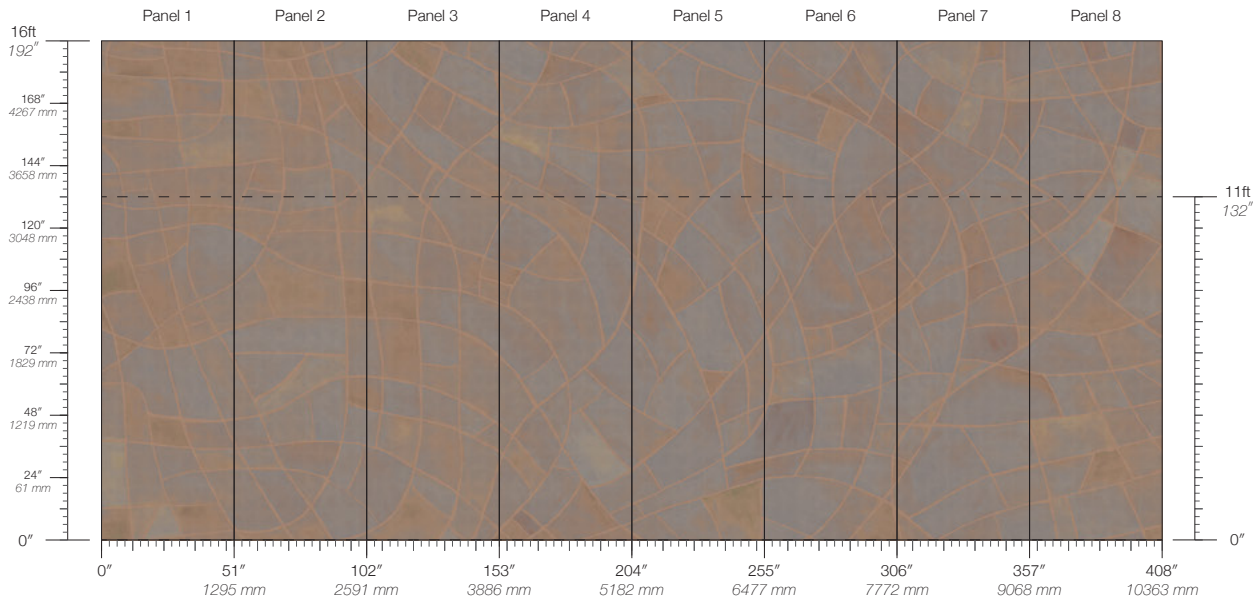

Tapestry Luminary

Suitable for residential and commercial projects

COLOR

Luminary

ITEM

6311

CONTENT

Type II Vinyl

PANEL WIDTH

51" / 1295 mm trimmed

PANEL HEIGHT

132" / 3353 mm standard
192" / 4877 mm extended

REPEAT

Non-repeating

STOCK

Made to order

LEAD TIME

4 weeks to print

MINIMUM

1 panel

PRICE

Available upon request

ORIGIN

USA

DETAILS

Custom options available

ENVIRONMENTAL

Low VOC
Cadmium & Lead Free
Formulation

SPECS

Commercial Vinyl face
Non-woven backing
20 oz per linear yard
620 g per linear meter
Smooth muted metallic texture

TESTING

(US) ASTM E84 Adhered Class A
(EU) EN 15102 Class B, s2
(CN) CAN/ULC-S102.2 Class A
CCC-W-408D Type II
WA Specification W-101 Type II
NFPA 286 Corner Burn Test Class A

MAINTENANCE

Water-based cleanser

CONTACT

sales@calicowallpaper.com
+1 718 243 1705
57 Lispenard Street
New York, NY 10013 USA

DISCLAIMER

Refer to our website to see the full mural artwork. Reference the physical sample for color and texture. Panel maps represent mural artwork only.