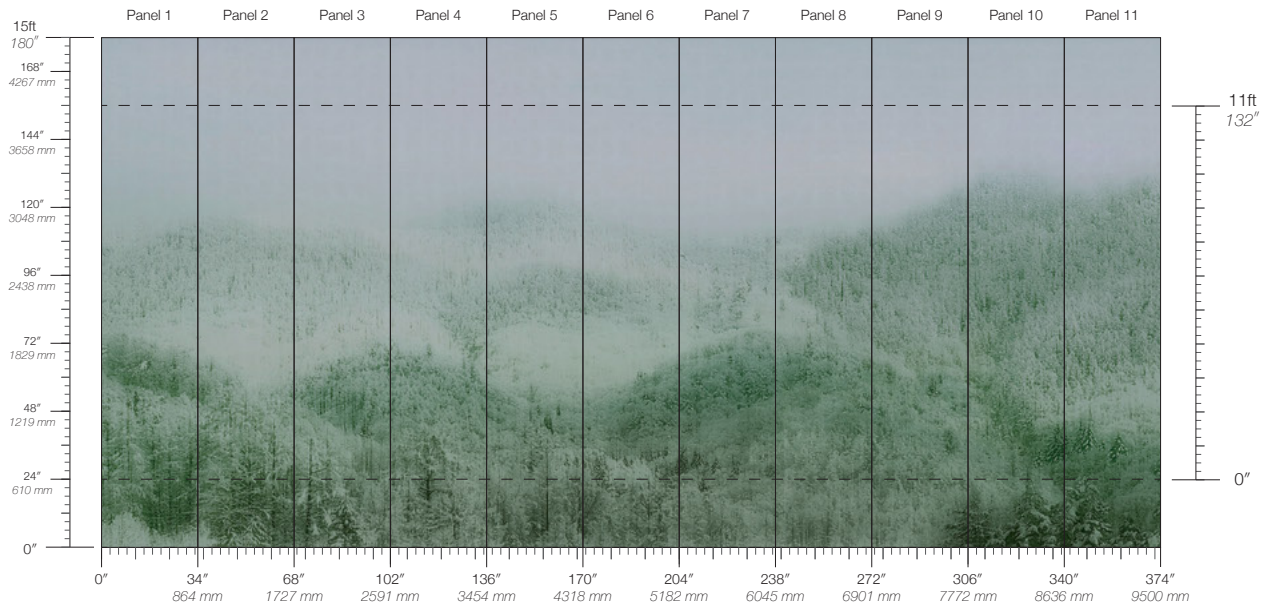

Tableau Springtide

Suitable for residential and some commercial projects

COLOR
Springtide

STOCK
Made to order

REPEAT
Non-repeating

CONTACT
sales@calicowallpaper.com
+1 718 243 1705
57 Lispenard Street
New York, NY 10013 USA

ITEM
5208

MINIMUM
1 panel

LEAD TIME
4 weeks to print

CONTENT
Dutch Metal Leaf

MAINTENANCE
Water-based cleanser

ORIGIN
USA

DISCLAIMER
Panel maps represent mural artwork only. Reference the physical sample for color and texture.

PANEL WIDTH
34" / 864 mm trimmed

FLAMMABILITY
ASTM E84 Adhered Class A

DETAILS
Custom options available

PANEL HEIGHT
132" / 3353 mm standard
180" / 4572 mm extended

ENVIRONMENTAL
Formaldehyde Free,
Heavy Metal Free

PRICE
Available upon request