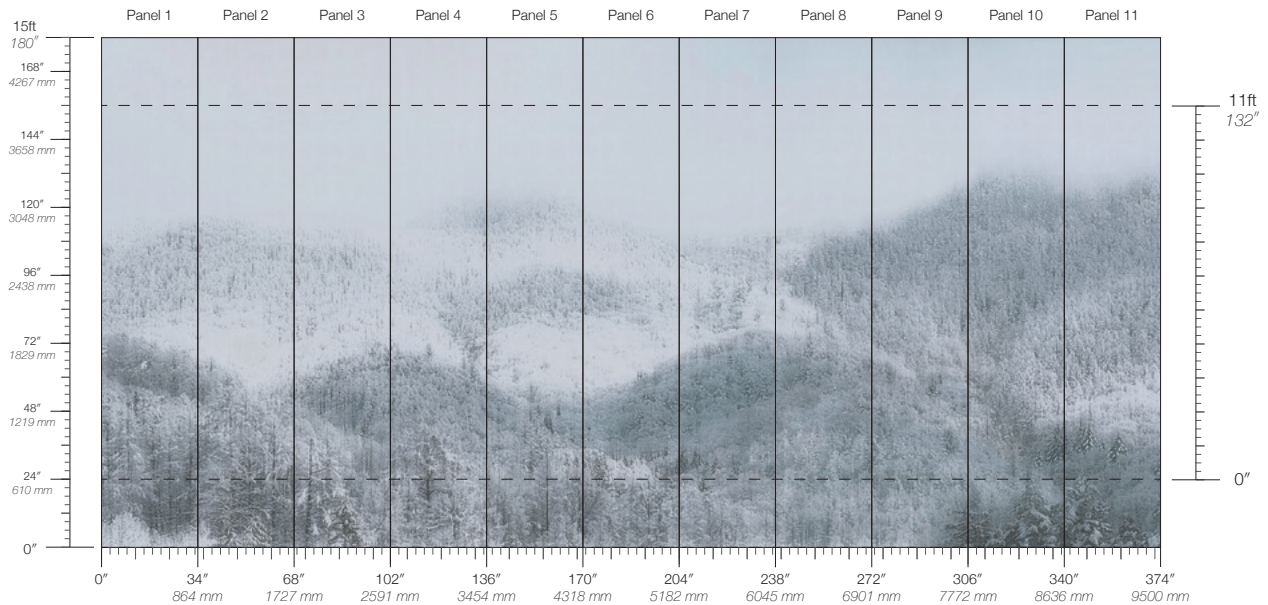

Tableau Nival

Suitable for residential and some commercial projects

COLOR
Nival

STOCK
Made to order

REPEAT
Non-repeating

CONTACT
sales@calicowallpaper.com
+1 718 243 1705
57 Lispenard Street
New York, NY 10013 USA

ITEM
5207

MINIMUM
1 panel

LEAD TIME
4 weeks to print

CONTENT
Dutch Metal Leaf

MAINTENANCE
Water-based cleanser

ORIGIN
USA

DISCLAIMER
Panel maps represent mural artwork only. Reference the physical sample for color and texture.

PANEL WIDTH
34" / 864 mm trimmed

FLAMMABILITY
ASTM E84 Adhered Class A

DETAILS
Custom options available

PANEL HEIGHT
132" / 3353 mm standard
180" / 4572 mm extended

ENVIRONMENTAL
Formaldehyde Free,
Heavy Metal Free

PRICE
Available upon request