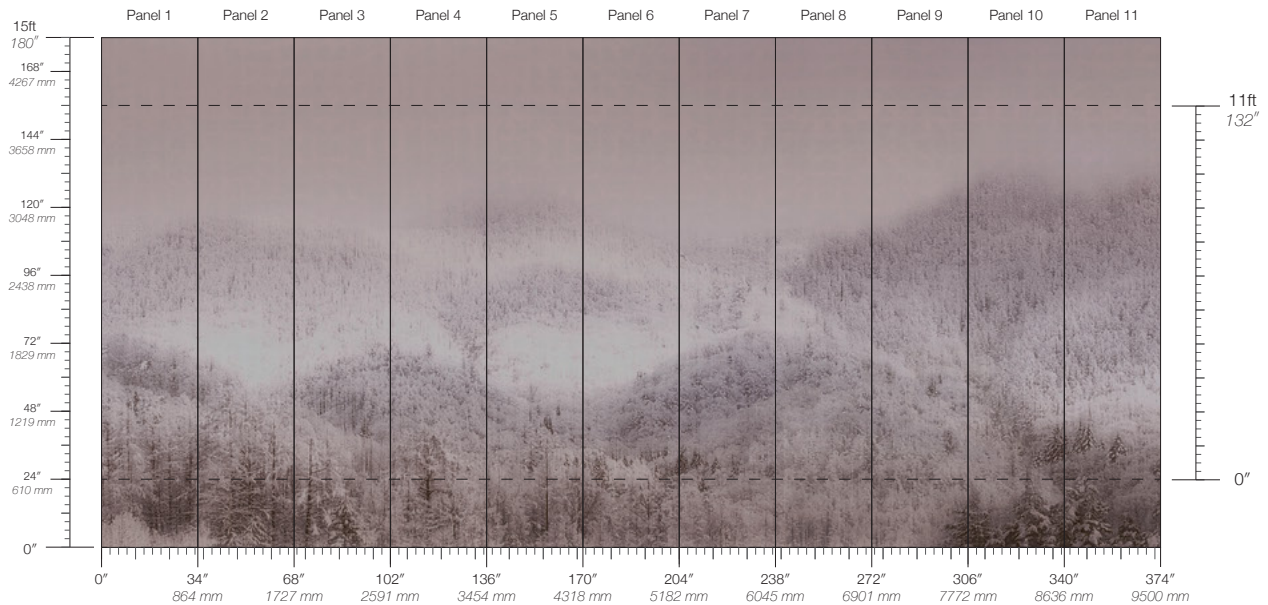

NIGHTFALL

NIMBUS

NIVAL

SPRINGTIDE

Tableau Nebula

Suitable for residential and some commercial projects

COLOR
Nebula

STOCK
Made to order

ORIGIN
USA

DISCLAIMER
Panel maps represent mural artwork only. Reference the physical sample for color and texture.

PANEL WIDTH
34" / 864 mm trimmed

FLAMMABILITY
ASTM E84 Adhered Class A

DETAILS
Custom options available

PANEL HEIGHT
132" / 3353 mm standard
180" / 4572 mm extended

ENVIRONMENTAL
Formaldehyde Free,
Heavy Metal Free

PRICE
Available upon request