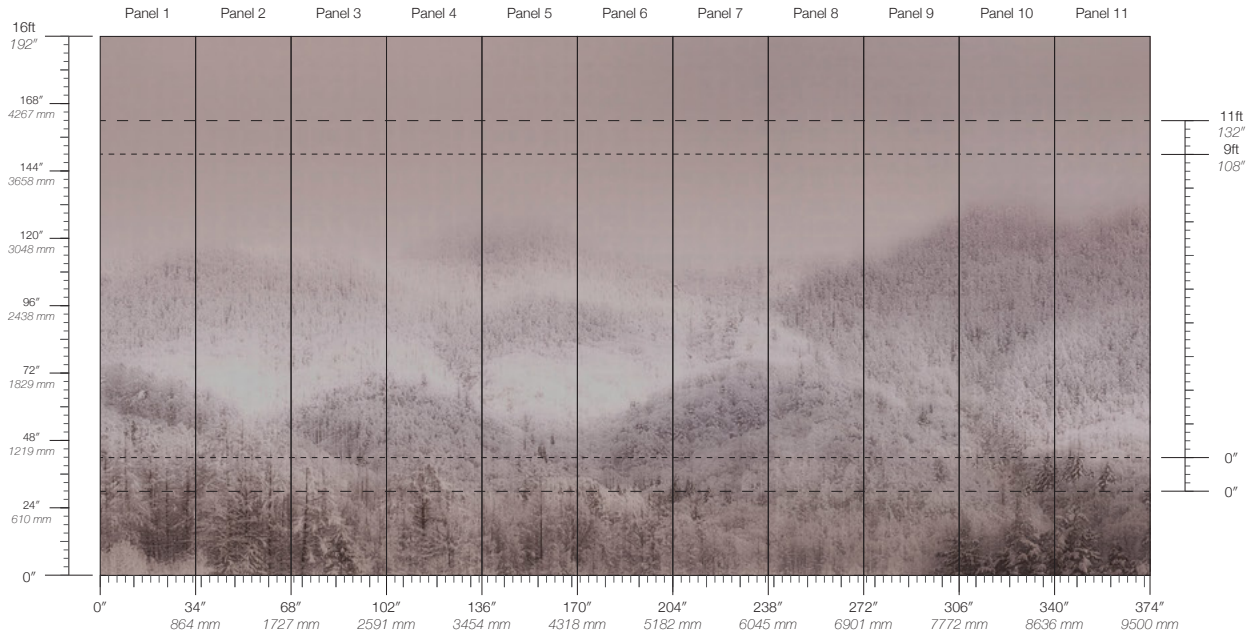

NIGHTFALL

NIMBUS

NIVAL

SPRINGTIDE

Tableau Nebula

Suitable for residential and some commercial projects

COLOR

Nebula

ITEM

5204

CONTENT

Dutch Metal Leaf

PANEL WIDTH

34" / 864 mm trimmed

PANEL HEIGHT

108" / 2743 mm base
132" / 3353 mm standard
192" / 4877 mm extended

REPEAT

Non-repeating

STOCK

Made to order

LEAD TIME

4 weeks to print

MINIMUM

1 panel