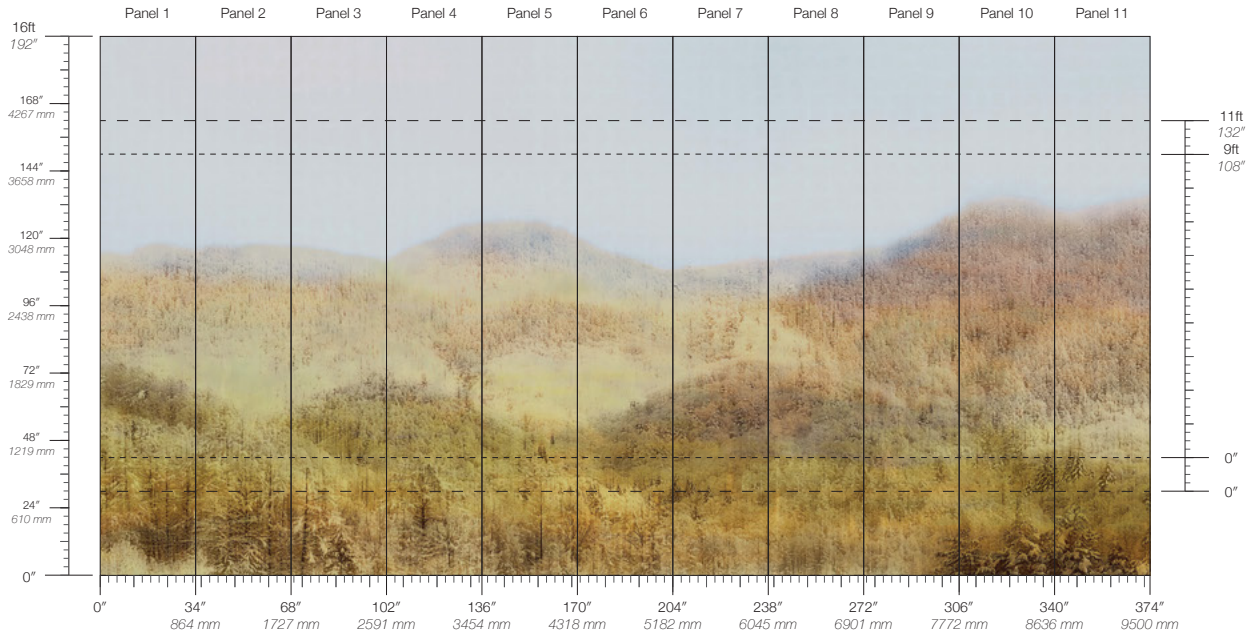

NIGHTFALL

NIMBUS

NIVAL

SPRINGTIDE

Tableau Auburn

Suitable for residential and some commercial projects

COLOR
Auburn

REPEAT
Non-repeating

CONTENT
Dutch Metal Leaf

LEAD TIME
4 weeks to print

ENVIRONMENTAL
Formaldehyde Free
Heavy Metal Free
PVC Free

PANEL WIDTH
34" / 864 mm trimmed

MINIMUM
1 panel

PANEL HEIGHT
108" / 2743 mm base
132" / 3353 mm standard
192" / 4877 mm extended

PRICE
Available upon request

ORIGIN
USA

SPECS
Paper-Backed Metal Leaf
7.2 oz/yd²
244 g/m²
Smooth Metallic Surface with Hand-Applied Leaf