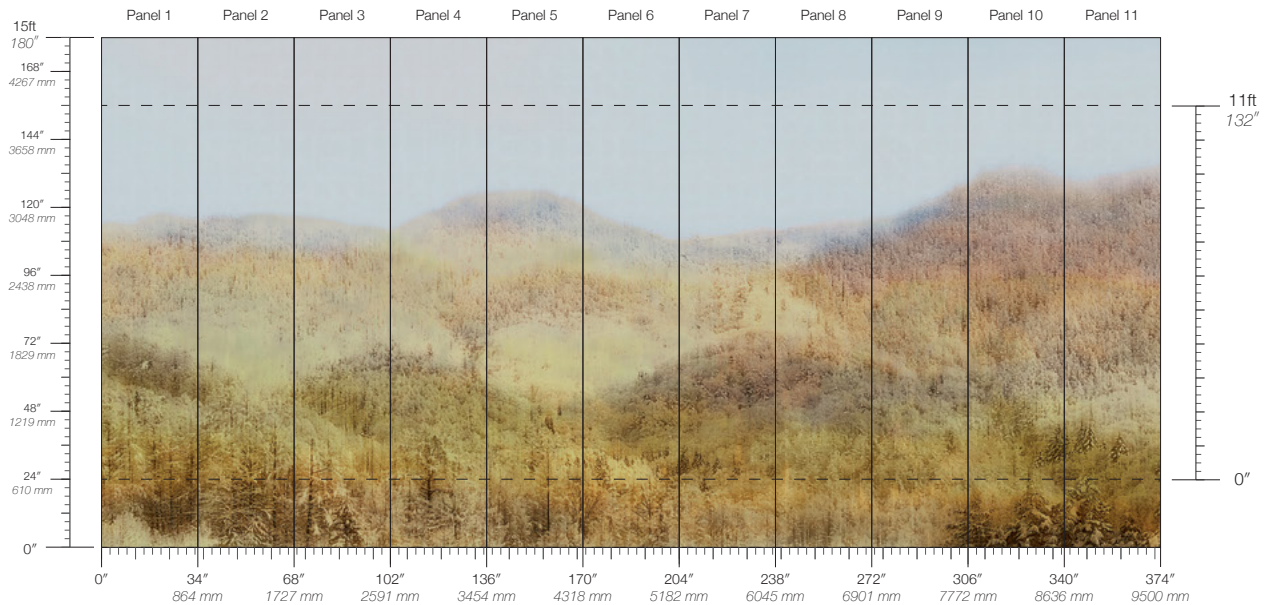

NIGHTFALL

NIMBUS

NIVAL

SPRINGTIDE

Tableau Auburn

Suitable for residential and some commercial projects

COLOR
Auburn

STOCK
Made to order

REPEAT
Non-repeating

CONTACT
sales@calicowallpaper.com
+1 718 243 1705
57 Lispenard Street
New York, NY 10013 USA

ITEM
5202

MINIMUM
1 panel

LEAD TIME
4 weeks to print

CONTENT
Dutch Metal Leaf

MAINTENANCE
Water-based cleanser

ORIGIN
USA

DISCLAIMER
Panel maps represent mural artwork only. Reference the physical sample for color and texture.

PANEL WIDTH
34" / 864 mm trimmed

FLAMMABILITY
ASTM E84 Adhered Class A

DETAILS
Custom options available

PANEL HEIGHT
132" / 3353 mm standard
180" / 4572 mm extended

ENVIRONMENTAL
Formaldehyde Free,
Heavy Metal Free

PRICE
Available upon request